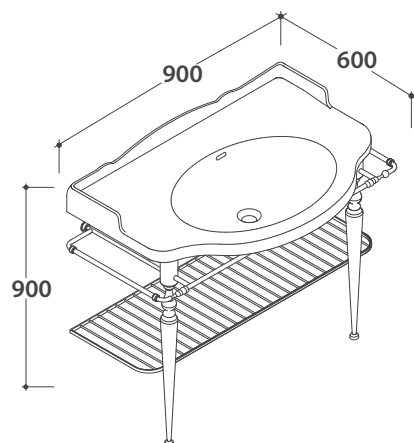

PAESTUM FLOOR MOUNTED STRUCTURE PATC56

GLOBO

Cod. **PATC56**

Brass chromium-plated floor-mounted structure 85.56 h46 cm, for basin PA056.
Weight 12,5 Kg