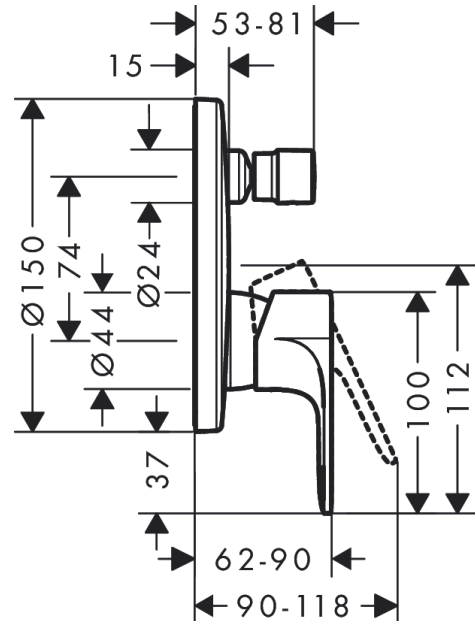

Rebris S

Single lever bath mixer for concealed installation for iBox universal

Surfaces: **Matt Black** Article Number: **72466670**

Description

product features

- 2 functions
- flow rate upper outlet: 21 l/min
- flow rate lower outlet: 29 l/min
- maximum flow rate at 3 bar: 27,6 l/min
- flow rate for bath spout at 3 bar: 27,6 l/min
- flow rate of hand shower at 3 bar: 21,2 l/min
- ceramic cartridge
- temperature limitation adjustable
- diverter with automatic resetting
- connection type: basic set
- min. operating pressure: 1 bar
- max. operating pressure: 10 bar

Design awards

reddot winner 2022

Certificates

Product image

Scale drawing

Flowchart