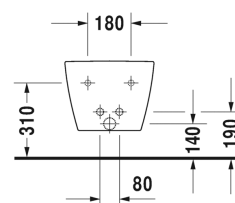

ME by Starck Bidet wall mounted # 228815..00

|< 370 mm >|

Bidet wall mounted	Dimension	Weight	Order number
with overflow, with tap platform, Durafix included			
Colors			
00 White Alpin 32 White Satin Matt			
Variant			
	370 x 570 mm	21.000 kilogram	228815..00
Infobox			
Durafix for invisible fixation is included in delivery			
Sanitary ceramics with the special WonderGliss surface finish will remain clean and attractive-looking for a long time to come. When ordering WonderGliss please add a "1" as eleventh digit to the model number.			
Accessory			
Siphon for bidet with extended outlet pipe	1 1/4" mm	0.600 kilogram	005027
Fixing for wall mounted bidet and wall mounted toilet	Ø 12 x 180 mm	0.200 kilogram	006500

All drawings contain the necessary measurements which are subject to standard tolerances. They are stated in mm and are non-binding. Exact measurements, in particular for customised installation scenarios, can only be taken from the finished piece.