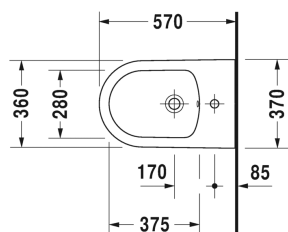

ME by Starck Bidet wall mounted # 228815..00

|< 370 mm >|

Bidet wall mounted	Dimension	Weight	Order number
with overflow, with tap platform, Durafix included			
Colors			
00 White Alpin 32 White Satin Matt			
Variant			
	370 x 570 mm	21.000 kilogram	228815..00
Infobox			
Durafix for invisible fixation is included in delivery			
Sanitary ceramics with the special WonderGliss surface finish will remain clean and attractive-looking for a long time to come. When ordering WonderGliss please add a "1" as eleventh digit to the model number.			
Accessory			
Siphon for bidet with extended outlet pipe	1 1/4" mm	0.600 kilogram	005027
Fixing for wall mounted bidet and wall mounted toilet	Ø 12 x 180 mm	0.200 kilogram	006500

All drawings contain the necessary measurements which are subject to standard tolerances. They are stated in mm and are non-binding. Exact measurements, in particular for customised installation scenarios, can only be taken from the finished piece.