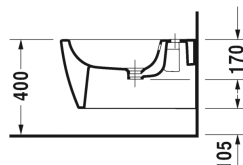

ME by Starck Bidet wall mounted # 228815..00

|< 370 mm >|

Bidet wall mounted	Dimension	Weight	Order number
with overflow, with tap platform, Durafix included			
Colors			
00 White Alpin 32 White Satin Matt			
Variant			
	370 x 570 mm	21.000 kilogram	228815..00
Infobox			
Durafix for invisible fixation is included in delivery			
Sanitary ceramics with the special WonderGliss surface finish will remain clean and attractive-looking for a long time to come. When ordering WonderGliss please add a "1" as eleventh digit to the model number.			
Accessory			
Siphon for bidet with extended outlet pipe	1 1/4" mm	0.600 kilogram	005027
Fixing for wall mounted bidet and wall mounted toilet	Ø 12 x 180 mm	0.200 kilogram	006500

All drawings contain the necessary measurements which are subject to standard tolerances. They are stated in mm and are non-binding. Exact measurements, in particular for customised installation scenarios, can only be taken from the finished piece.