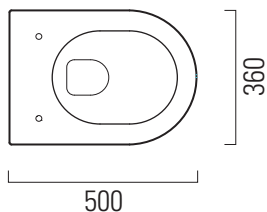

Pura

50×36 swirlflush

Wc
50×36 cm
23 kg

Wc sospeso swirlflush con sistema di fissaggio dal basso.
Wall-hung wc swirlflush installation with concealed fastening.

CE

swirlflush® extraglazeantibacterial® quickrelease softclose

Colori - Colours	Codici - Codes	Fori - Tapholes
○ Bianco lucido - White glossy	881611	-
● Agave	881604	-
● Ardesia	881626	-
○ Bianco opaco - Matte white	881609	-
● Bistro	881616	-
● Cenere	881617	-
● Creta	881608	-
● Ghiaccio	881615	-
● Tortora	881605	-

Note

- 1 - Non è consigliato l'impiego di cassette di scarico esterne o impianti dotati di rubinetto flussometro.
  We do not recommend the use of external flushing cisterns or systems endowed with flushometer valves.
- 2 - Extraglaze solo per smaltatura lucida
  Extraglaze only for glossy glaze

Testato con i seguenti dispositivi di scarico | Tested with the following flushing mechanisms
GEBERIT Duofix SIGMA 8 cod. 111.795.00.1; GEBERIT Duofix SIGMA 8 6/3 L cod. 111.697.00.1; GEBERIT Duofix SIGMA 8 4,5/3 L cod. 111.698.00.1;
GEBERIT Monolith cod. 131.031.SL.1; GEBERIT Monolith cod. 131.021.SL.1; GEBERIT Combifix 12 cod. 110.358.00.5; GEBERIT Combifix 12 cod. 110.366.00.5;
OLI 74 Plus S80 cod. 187649 pneumatico; OLI 74 Plus S80 cod.601803 meccanico; VALSIR Tropea S S90 cod. VS0858252; ReF Optline;
TECE Square cod. 9.300.000; TECE Box Octa 8 cm cod. 9370501; VIEGA Eco Plus cod. 704070; VIEGA Prevista Pure 8 cm cod. 8513;
VIEGA Eco Plus cod. 606664; GEBERIT 111.300.00.5; GROHE Rapid SL cod.38528001 **(testato con riduttore di flusso - tested with flush reducer)**