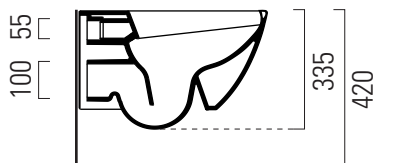

Pura

50×36 swirlflush

Wc
50×36 cm
23 kg

Wc sospeso swirlflush con sistema di fissaggio dal basso.
Wall-hung wc swirlflush installation with concealed fastening.

CE

swirlflush® extraglazeantibacterial® quickrelease softclose

Colori - Colours	Codici - Codes	Fori - Tapholes
○ Bianco lucido - White glossy	881611	-
● Agave	881604	-
● Ardesia	881626	-
○ Bianco opaco - Matte white	881609	-
● Bistro	881616	-
● Cenere	881617	-
● Creta	881608	-
● Ghiaccio	881615	-
● Tortora	881605	-

Note

- 1 - Non è consigliato l'impiego di cassette di scarico esterne o impianti dotati di rubinetto flussometro.
  We do not recommend the use of external flushing cisterns or systems endowed with flushometer valves.
- 2 - Extraglaze solo per smaltatura lucida
  Extraglaze only for glossy glaze

Testato con i seguenti dispositivi di scarico | Tested with the following flushing mechanisms
GEBERIT Duofix SIGMA 8 cod. 111.795.00.1; GEBERIT Duofix SIGMA 8 6/3 L cod. 111.697.00.1; GEBERIT Duofix SIGMA 8 4,5/3 L cod. 111.698.00.1;
GEBERIT Monolith cod. 131.031.SL.1; GEBERIT Monolith cod. 131.021.SL.1; GEBERIT Combifix 12 cod. 110.358.00.5; GEBERIT Combifix 12 cod. 110.366.00.5;
OLI 74 Plus S80 cod. 187649 pneumatico; OLI 74 Plus S80 cod.601803 meccanico; VALSIR Tropea S S90 cod. VS0858252; ReF Optline;
TECE Square cod. 9.300.000; TECE Box Octa 8 cm cod. 9370501; VIEGA Eco Plus cod. 704070; VIEGA Prevista Pure 8 cm cod. 8513;
VIEGA Eco Plus cod. 606664; GEBERIT 111.300.00.5; GROHE Rapid SL cod.38528001 **(testato con riduttore di flusso - tested with flush reducer)**