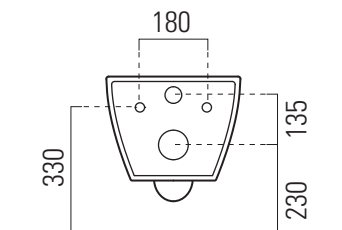

Pura

50×36 swirlflush

Wc
50×36 cm
23 kg

Wc sospeso swirlflush con sistema di fissaggio dal basso.
Wall-hung wc swirlflush installation with concealed fastening.

CE

swirlflush® extraglazeantibacterial® quickrelease softclose

Colori - Colours	Codici - Codes	Fori - Tapholes
○ Bianco lucido - White glossy	881611	-
● Agave	881604	-
● Ardesia	881626	-
○ Bianco opaco - Matte white	881609	-
● Bistro	881616	-
● Cenere	881617	-
● Creta	881608	-
● Ghiaccio	881615	-
● Tortora	881605	-

Note

- 1 - Non è consigliato l'impiego di cassette di scarico esterne o impianti dotati di rubinetto flussometro.
  We do not recommend the use of external flushing cisterns or systems endowed with flushometer valves.
- 2 - Extraglaze solo per smaltatura lucida
  Extraglaze only for glossy glaze

Testato con i seguenti dispositivi di scarico | Tested with the following flushing mechanisms
GEBERIT Duofix SIGMA 8 cod. 111.795.00.1; GEBERIT Duofix SIGMA 8 6/3 L cod. 111.697.00.1; GEBERIT Duofix SIGMA 8 4,5/3 L cod. 111.698.00.1;
GEBERIT Monolith cod. 131.031.SL.1; GEBERIT Monolith cod. 131.021.SL.1; GEBERIT Combifix 12 cod. 110.358.00.5; GEBERIT Combifix 12 cod. 110.366.00.5;
OLI 74 Plus S80 cod. 187649 pneumatico; OLI 74 Plus S80 cod.601803 meccanico; VALSIR Tropea S S90 cod. VS0858252; ReF Optline;
TECE Square cod. 9.300.000; TECE Box Octa 8 cm cod. 9370501; VIEGA Eco Plus cod. 704070; VIEGA Prevista Pure 8 cm cod. 8513;
VIEGA Eco Plus cod. 606664; GEBERIT 111.300.00.5; GROHE Rapid SL cod.38528001 **(testato con riduttore di flusso - tested with flush reducer)**