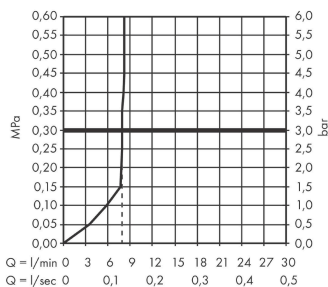

Flowchart

The consumption was measured in combination with the appropriate fittings (thermostat/mixer/ in-wall valve) to reflect actual application in practice.