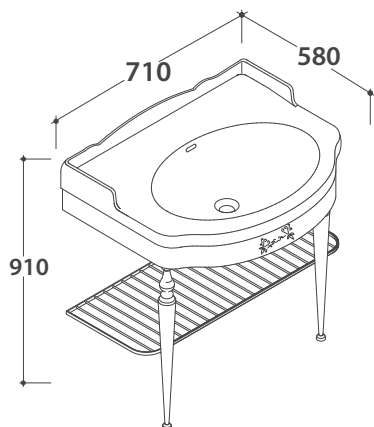

PAESTUM FLOOR MOUNTED STRUCTURE PATC06

GLOBO

Cod. **PATC06**

Brass chromium-plated floor-mounted structure 65.56 h82, for basin PA006. Weight 14,5 Kg