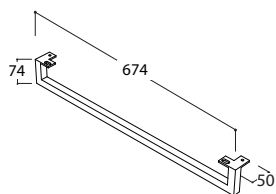

Cod. **IN072BI**

Basin 71.37 h14 cm. Wall-hung or sit-on installation. Fixing kit included. Weight 17 Kg

* For taps mounted on counter top

Cod. **PT071CR**

Frontal brass chromium-plated towel rail. Weight 0,6 Kg

Cod. **PT037CR**

Lateral brass chromium-plated towel rail. Weight 0,4 Kg

Cod. **FI012BI**

Push open valve drain with ceramic top for basins with overflow. Weight 0,5 Kg

Cod. **FI012CR**

Push open chromed valve drain for basins with overflow. Weight 0,5 Kg