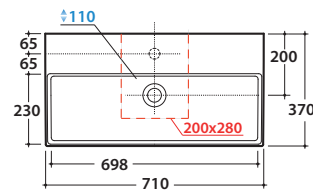

T-EDGE BASIN IN072BI

CE EN 14688:2015

GLOBO