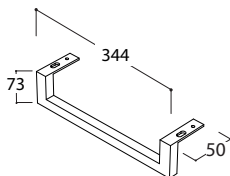

Cod. **IN072BI**

Basin 71.37 h14 cm. Wall-hung or sit-on installation. Fixing kit included. Weight 17 Kg

* For taps mounted on counter top

Cod. **PT071CR**

Frontal brass chromium-plated towel rail. Weight 0,6 Kg

Cod. **PT037CR**

Lateral brass chromium-plated towel rail. Weight 0,4 Kg

Cod. **FI012BI**

Push open valve drain with ceramic top for basins with overflow. Weight 0,5 Kg

Cod. **FI012CR**

Push open chromed valve drain for basins with overflow. Weight 0,5 Kg