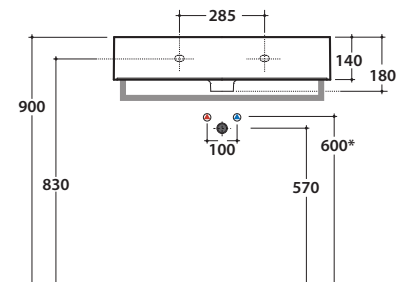

Cod. **IN072BI**

Basin 71.37 h14 cm. Wall-hung or sit-on installation. Fixing kit included. Weight 17 Kg

* For taps mounted on counter top

Cod. **PT071CR**

Frontal brass chromium-plated towel rail. Weight 0,6 Kg

Cod. **PT037CR**

Lateral brass chromium-plated towel rail. Weight 0,4 Kg

Cod. **FI012BI**

Push open valve drain with ceramic top for basins with overflow. Weight 0,5 Kg

Cod. **FI012CR**

Push open chromed valve drain for basins with overflow. Weight 0,5 Kg