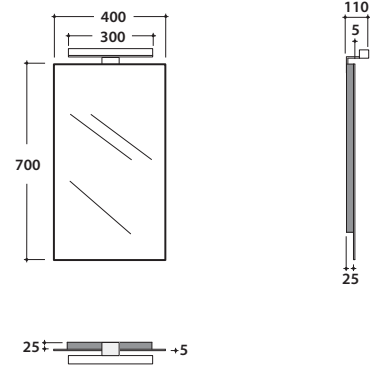

# MIRROR FRAME 40 BPL040

# GLOBO

Cod. **BPL040**

Polished edge mirror 40.70 cm with led lamp (adjustable as needed). No switch. Energy efficiency class A+. Weight 6,5 Kg