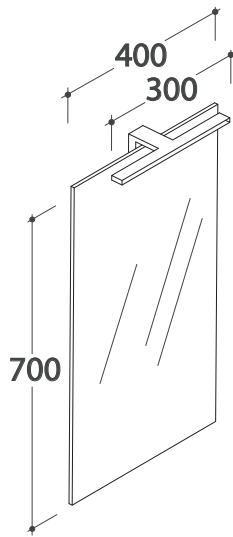

# MIRROR FRAME 40 BPL040

# GLOBO

Cod. **BPL040**

Polished edge mirror 40.70 cm with led lamp (adjustable as needed). No switch. Energy efficiency class A+. Weight 6,5 Kg