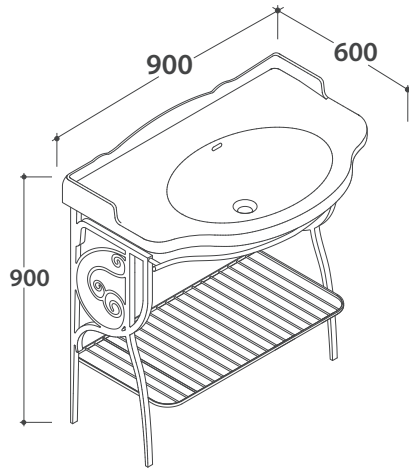

# PAESTUM FLOOR MOUNTED STRUCTURE PA072

# GLOBO

Cod. **PA072**

Old looking metal floor-mounted structure 85,55 h81 cm for basin PA056. Weight 8 Kg