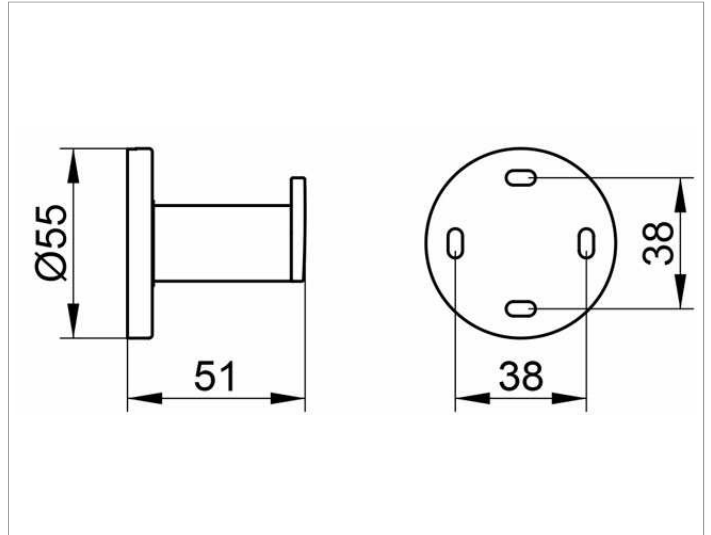

**Plan**  
**1491401000 Towel hook**

**PRODUCT**

**DRAWING**

**SURFACE**

chrome-plated

**DIMENSION**

52 mm

**SPECIFICATIONS**

KEUCO PLAN towel hook 1491401000  
 chrome-plated towel hook  
 In a stylish yet functional design  
 Easy to clean  
 With round rosette, Ø 55 mm, depth 51 mm  
 The towel hook is fitted with 2 hidden fixing points  
 incl. corrosion-free mounting material