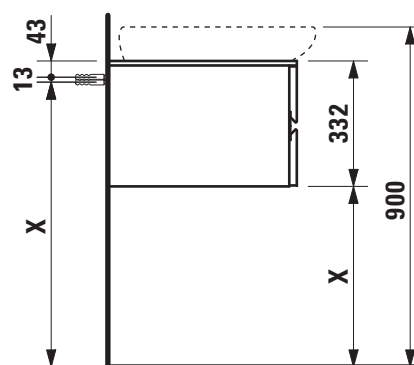

### TECHNICAL DATA

Order no.	42412.1, 42413.1 / 4 drawers 42414.1 / 3 drawers	Accessories excl.	Drawer separations small, order no. 49240.1 large, order no. 49240.2 Space saving siphon, order no. 89424.0
Dimensions (WxHxD)	1200 x 332 x 500 mm	Mounting acc. incl.	Installation set, order no. 49240.7
Matching for	42412.1 – washbasin, order no. 81897.1 42413.1 – washbasin, order no. 81897.2 42414.1 – washbasin, order no. 81397.1	Mounting information	The walls installed on must meet the requirements of the furniture in terms of weight and the supplied fastening elements. If this cannot be guaranteed another method of installation needs to be chosen.
Specification	Body/Front – Surface lacquered real wood veneer or lacquered white with technical marble top Integrated handle in the front 1 cut out left	Colours	630 – Noce canaletto, surface lacquered real wood veneer 631 – White, surface lacquered with technical marble top
Weight	630 – 53,5 kg 631 – 63,5 kg		

### TECHNICAL DRAWINGS / S 1 : 20

X = The exact height must be set during installation.