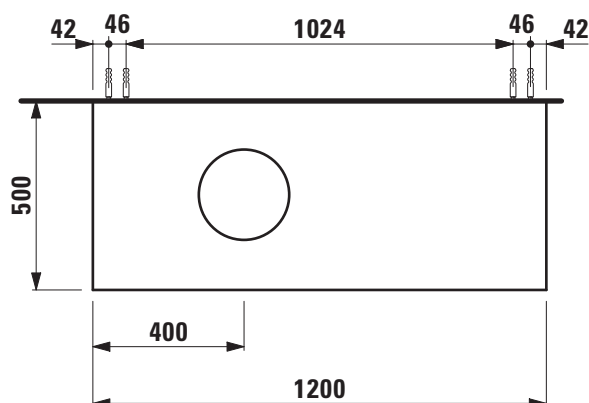

### TECHNICAL DATA

Order no.	42412.1, 42413.1 / 4 drawers 42414.1 / 3 drawers	Accessories excl.	Drawer separations small, order no. 49240.1 large, order no. 49240.2 Space saving siphon, order no. 89424.0
Dimensions (WxHxD)	1200 x 332 x 500 mm	Mounting acc. incl.	Installation set, order no. 49240.7
Matching for	42412.1 – washbasin, order no. 81897.1 42413.1 – washbasin, order no. 81897.2 42414.1 – washbasin, order no. 81397.1	Mounting information	The walls installed on must meet the requirements of the furniture in terms of weight and the supplied fastening elements. If this cannot be guaranteed another method of installation needs to be chosen.
Specification	Body/Front – Surface lacquered real wood veneer or lacquered white with technical marble top Integrated handle in the front 1 cut out left	Colours	630 – Noce canaletto, surface lacquered real wood veneer 631 – White, surface lacquered with technical marble top
Weight	630 – 53,5 kg 631 – 63,5 kg		

### TECHNICAL DRAWINGS / S 1 : 20

X = The exact height must be set during installation.