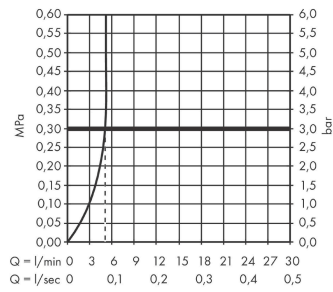

Rebris S
Single lever basin mixer for concealed installation wall-mounted with spout 20 cm
Surfaces: **Matt Black**   Article Number: **72528670**

Flowchart