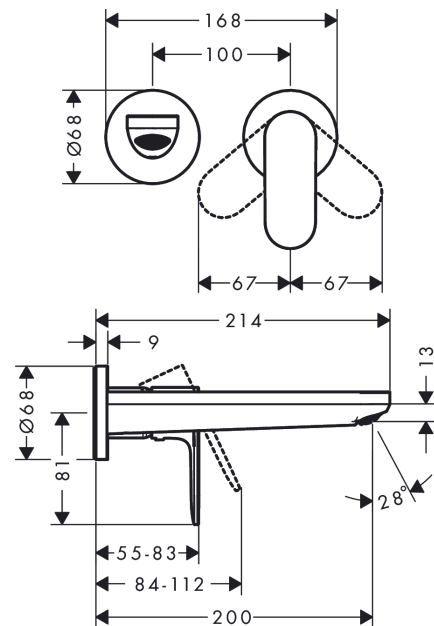

Rebris S

Single lever basin mixer for concealed installation wall-mounted with spout 20 cm

Surfaces: **Matt Black** Article Number: **72528670**

Description

product features

- consists of: single lever basin mixer for concealed installation wall-mounted, waste set
- projection: 200 mm
- spray type: normal spray
- maximum flow rate at 3 bar: 5 l/min
- ceramic cartridge
- temperature limitation adjustable
- suitable for continuous flow water heaters
- non-closing waste set
- material waste set: metal
- connection type: basic set
- connection dimension: DN15
- handle can be positioned on the right or left, depends on the basic set installation

Technology

Design awards

reddot winner 2022

Certificates

Product image

Scale drawing

Rebris S
Single lever basin mixer for concealed installation wall-mounted with spout 20 cm
 Surfaces: **Matt Black** Article Number: **72528670**

Single lever basin mixer for concealed installation wall-mounted with spout 20 cm

Surfaces: **Matt Black** Article Number: **72528670**

Spare part list

Year of production: >06/22

Pos.	Description	Article Number	Price	PU
1	handle	94648670	€ 67,00	1
2	screw cover	96338610	€ 4,88	1
3	sleeve	93053670	€ 53,91	1
4	escutcheon Ø 68 mm	93052670	€ 42,36	1
5	washer	97600000	€ 11,31	1
6	nut	93141000	€ 35,94	1
7	O-ring 26x2	98147000	€ 3,21	1
8	cartridge, assy	95973001	€ 70,57	1
9	locking screw for handle	95140000	€ 5,24	1
10	seal	98865000	€ 28,20	1
11	adapter for cartridge	95634000	€ 11,31	1
12	fixing set	97971000	€ 35,94	1
13	spout 220 mm	94649670	€ 150,65	1
14	aerator M24x1 (5 l/min)	94364000	€ 8,45	1
15	O-ring 18x1,5	98231000	€ 3,21	1
16	escutcheon for spout	93987670	€ 105,91	1
17	connecting thread G½	95626000	€ 44,63	1
18	O-ring 13x2	98128000	€ 3,21	1
19	extension set 25 mm for 13622180	31971000	-	1
a	waste	50001670	-	1