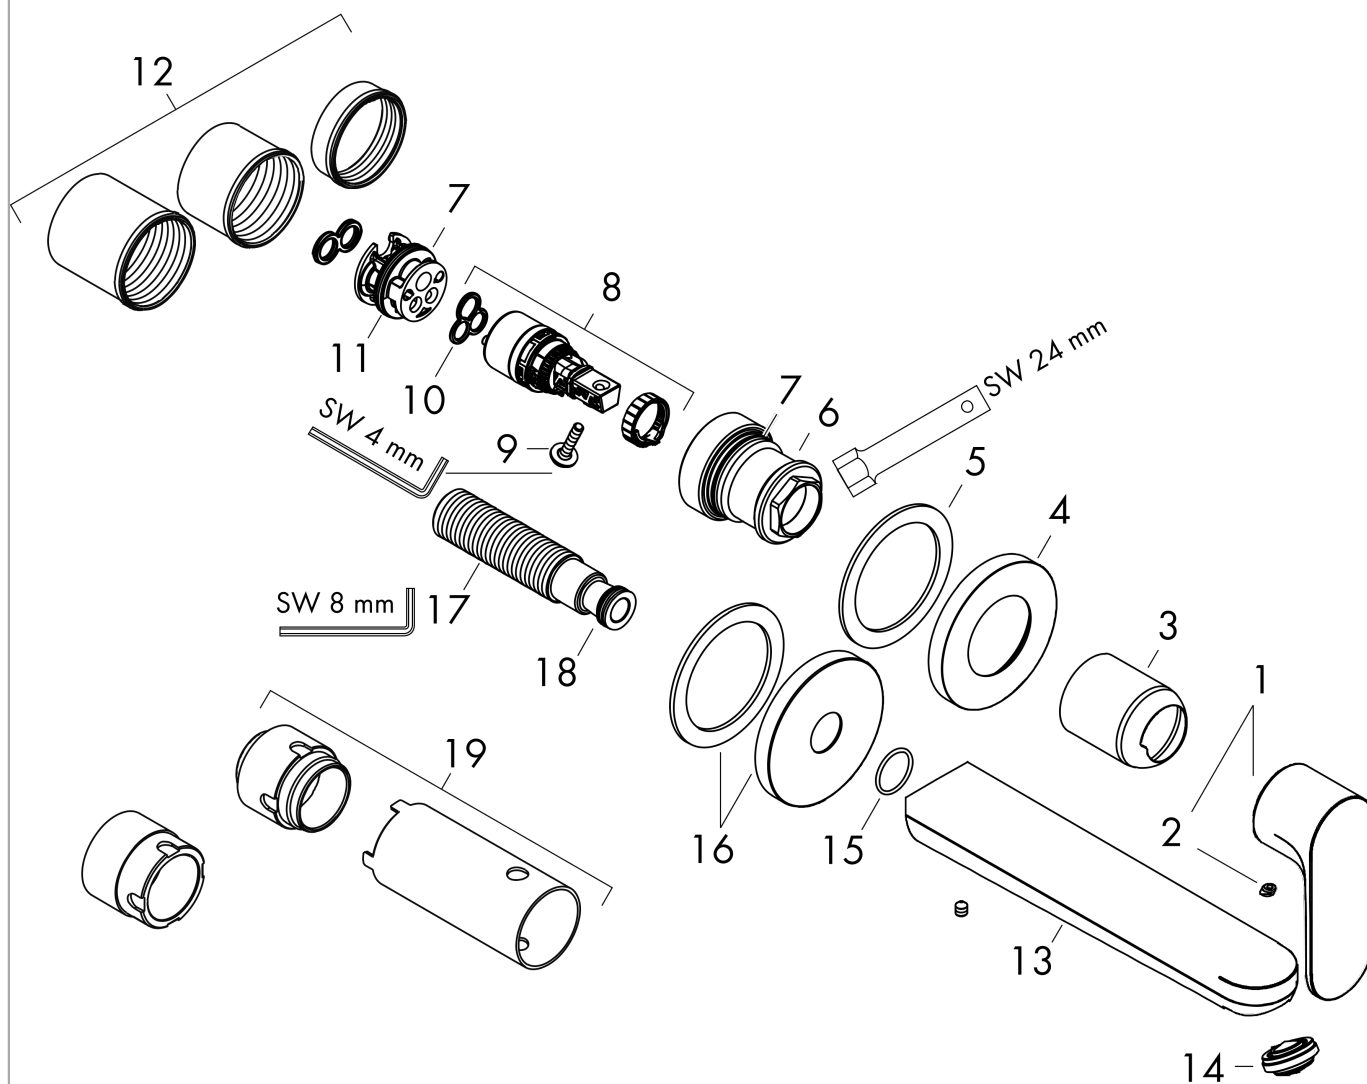

Rebris S

Single lever basin mixer for concealed installation wall-mounted with spout 20 cm

Surfaces: **Matt Black** Article Number: **72528670**

Description

product features

- consists of: single lever basin mixer for concealed installation wall-mounted, waste set
- projection: 200 mm
- spray type: normal spray
- maximum flow rate at 3 bar: 5 l/min
- ceramic cartridge
- temperature limitation adjustable
- suitable for continuous flow water heaters
- non-closing waste set
- material waste set: metal
- connection type: basic set
- connection dimension: DN15
- handle can be positioned on the right or left, depends on the basic set installation

Flowchart

Rebris S
Single lever basin mixer for concealed installation wall-mounted with spout 20 cm
 Surfaces: **Matt Black** Article Number: **72528670**

Exploded Drawing

Year of production: >06/22

Rebris S

Single lever basin mixer for concealed installation wall-mounted with spout 20 cm

Surfaces: **Matt Black** Article Number: **72528670**

Spare part list

Year of production: >06/22

Pos.	Description	Article Number	Price	PU
1	handle	94648670	€ 67,00	1
2	screw cover	96338610	€ 4,88	1
3	sleeve	93053670	€ 53,91	1
4	escutcheon Ø 68 mm	93052670	€ 42,36	1
5	washer	97600000	€ 11,31	1
6	nut	93141000	€ 35,94	1
7	O-ring 26x2	98147000	€ 3,21	1
8	cartridge, assy	95973001	€ 70,57	1
9	locking screw for handle	95140000	€ 5,24	1
10	seal	98865000	€ 28,20	1
11	adapter for cartridge	95634000	€ 11,31	1
12	fixing set	97971000	€ 35,94	1
13	spout 220 mm	94649670	€ 150,65	1
14	aerator M24x1 (5 l/min)	94364000	€ 8,45	1
15	O-ring 18x1,5	98231000	€ 3,21	1
16	escutcheon for spout	93987670	€ 105,91	1
17	connecting thread G½	95626000	€ 44,63	1
18	O-ring 13x2	98128000	€ 3,21	1
19	extension set 25 mm for 13622180	31971000	-	1
a	waste	50001670	-	1