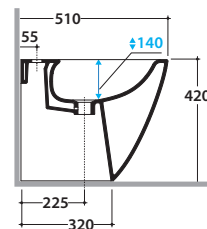

STOCKHOLM FLOOR MOUNTED BIDET LA010BI

CE EN 14528:2015

GLOBO

Ceramic antibacterial effect
BATAFORM®

Glazed product with
CERASLIDE®

Cod. **LA010BI**

Floor mounted bidet 51.37 h42 cm . Back to wall installation. FISSAGGIOGHOST® Fixing kit included. Weight 22 Kg

Cod. **FI012BI**

Push open valve drain with ceramic top for bidet. Weight 0,5 Kg

Cod. **FI012CR**

Push open chromed valve drain for bidet. Weight 0,5 Kg