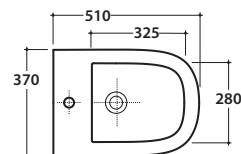

STOCKHOLM FLOOR MOUNTED BIDET LA010BI

CE EN 14528:2015

GLOBO

Ceramic antibacterial effect
BATAFORM®

Glazed product with
CERASLIDE®

Cod. **LA010BI**

Floor mounted bidet 51.37 h42 cm . Back to wall installation. FISSAGGIOGHOST® Fixing kit included. Weight 22 Kg

Cod. **FI012BI**

Push open valve drain with ceramic top for bidet. Weight 0,5 Kg

Cod. **FI012CR**

Push open chromed valve drain for bidet. Weight 0,5 Kg