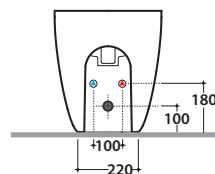

STOCKHOLM FLOOR MOUNTED BIDET LA010BI

CE EN 14528:2015

GLOBO

Ceramic antibacterial effect
BATAFORM®

Glazed product with
CERASLIDE®

Cod. **LA010BI**

Floor mounted bidet 51.37 h42 cm . Back to wall installation. FISSAGGIOGHOST® Fixing kit included. Weight 22 Kg

Cod. **FI012BI**

Push open valve drain with ceramic top for bidet. Weight 0,5 Kg

Cod. **FI012CR**

Push open chromed valve drain for bidet. Weight 0,5 Kg