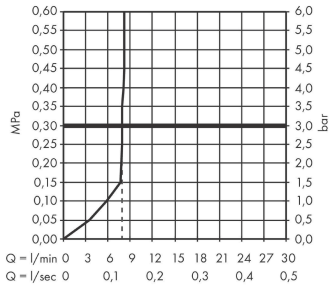

#### product features

- consists of: baton hand shower, shower bar, shower hose, slider
- shower head size: 98 x 24 mm
- spray type: PowderRain
- maximum flow rate at 3 bar: 8,5 l/min
- minimum flow pressure: 0,5 bar
- operating pressure: min. 0,5 bar/max. 6 bar
- hand shower holder made of plastic/metal
- hand shower holder for right- and left-hand installation
- hand shower holder with locking mechanism
- wall mounting: screw fastening
- wall supports made of plastic
- wall bar type: swivelling shower bar
- profile pipe: cubic
- pipe length: 663 mm
- drilling distance 625 mm
- shower hose with conical nut on both ends
- pivot connector prevents hose from tangling

### Product image

### Scale drawing

**Pulsify S**  
**Shower set 100 1jet EcoSmart with shower bar 65 cm**  
 Finish: **Matt White** Article Number: **24372700**

**Flowchart**

The consumption was measured in combination with the appropriate fittings (thermostat/mixer/ in-wall valve) to reflect actual application in practice.