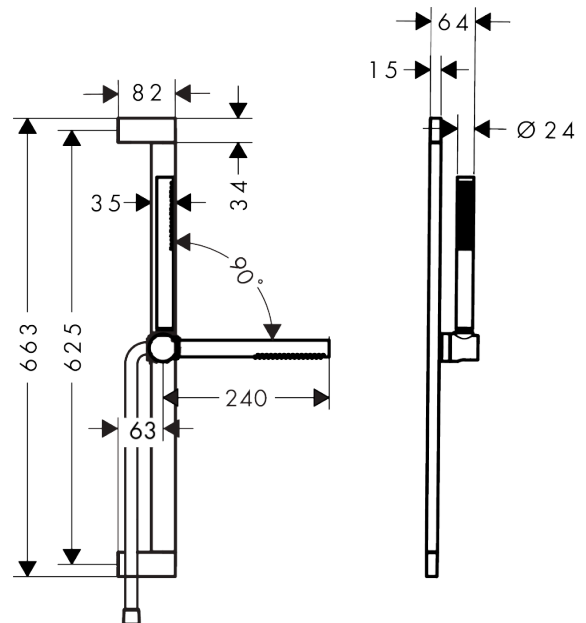

**Pulsify S**  
**Shower set 100 1jet EcoSmart with shower bar 65 cm**  
 Finish: **Matt White** Article Number: **24372700**

#### product features

- consists of: baton hand shower, shower bar, shower hose, slider
- shower head size: 98 x 24 mm
- spray type: PowderRain
- maximum flow rate at 3 bar: 8,5 l/min
- minimum flow pressure: 0,5 bar
- operating pressure: min. 0,5 bar/max. 6 bar
- hand shower holder made of plastic/metal
- hand shower holder for right- and left-hand installation
- hand shower holder with locking mechanism
- wall mounting: screw fastening
- wall supports made of plastic
- wall bar type: swivelling shower bar
- profile pipe: cubic
- pipe length: 663 mm
- drilling distance 625 mm
- shower hose with conical nut on both ends
- pivot connector prevents hose from tangling

### Scale drawing

**Pulsify S**  
**Shower set 100 1jet EcoSmart with shower bar 65 cm**  
 Finish: **Matt White** Article Number: **24372700**

**Flowchart**

The consumption was measured in combination with the appropriate fittings (thermostat/mixer/ in-wall valve) to reflect actual application in practice.