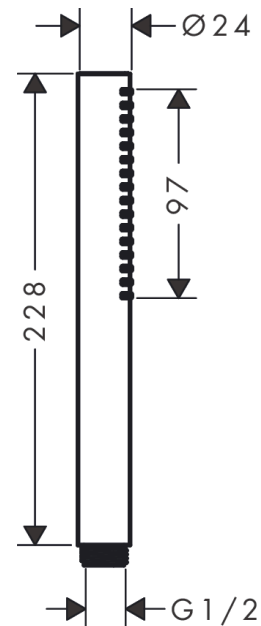

Pulsify S

Baton hand shower 100 1jet EcoSmart+

Finish: **Brushed Bronze** Article Number: **24126140**

Description

product features

- shower head size: 98 x 24 mm
- spray type: PowderRain
- maximum flow rate at 3 bar: 5,4 l/min
- minimum flow pressure: 0,5 bar
- with internal water conduction
- rinseable sieve insert
- connection thread G 1/2
- suitable for continuous flow water heaters
- EU taxonomy: max. 6 l/min - Substantial Contribution (SC) possible

Technology

Design awards

Product image

Scale drawing

Flowchart

The consumption was measured in combination with the appropriate fittings (thermostat/mixer/ in-wall valve) to reflect actual application in practice.

Pulsify S
Baton hand shower 100 1jet EcoSmart+
 Finish: **Brushed Bronze** Article Number: **24126140**

Exploded Drawing

Year of production: >07/23

Pulsify S
Baton hand shower 100 1jet EcoSmart+
 Finish: **Brushed Bronze** Article Number: **24126140**

Spare part list

Year of production: >07/23

Pos.	Description	Article Number	PC	PU
1	filter insert	92421000	5	1