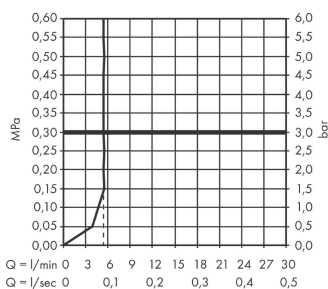

Pulsify S

Baton hand shower 100 1jet EcoSmart+

Finish: **Brushed Bronze** Article Number: **24126140**

Description

product features

- shower head size: 98 x 24 mm
- spray type: PowderRain
- maximum flow rate at 3 bar: 5,4 l/min
- minimum flow pressure: 0,5 bar
- with internal water conduction
- rinseable sieve insert
- connection thread G 1/2
- suitable for continuous flow water heaters
- EU taxonomy: max. 6 l/min - Substantial Contribution (SC) possible

Technology

Design awards

Product image

Scale drawing

Flowchart

The consumption was measured in combination with the appropriate fittings (thermostat/mixer/ in-wall valve) to reflect actual application in practice.