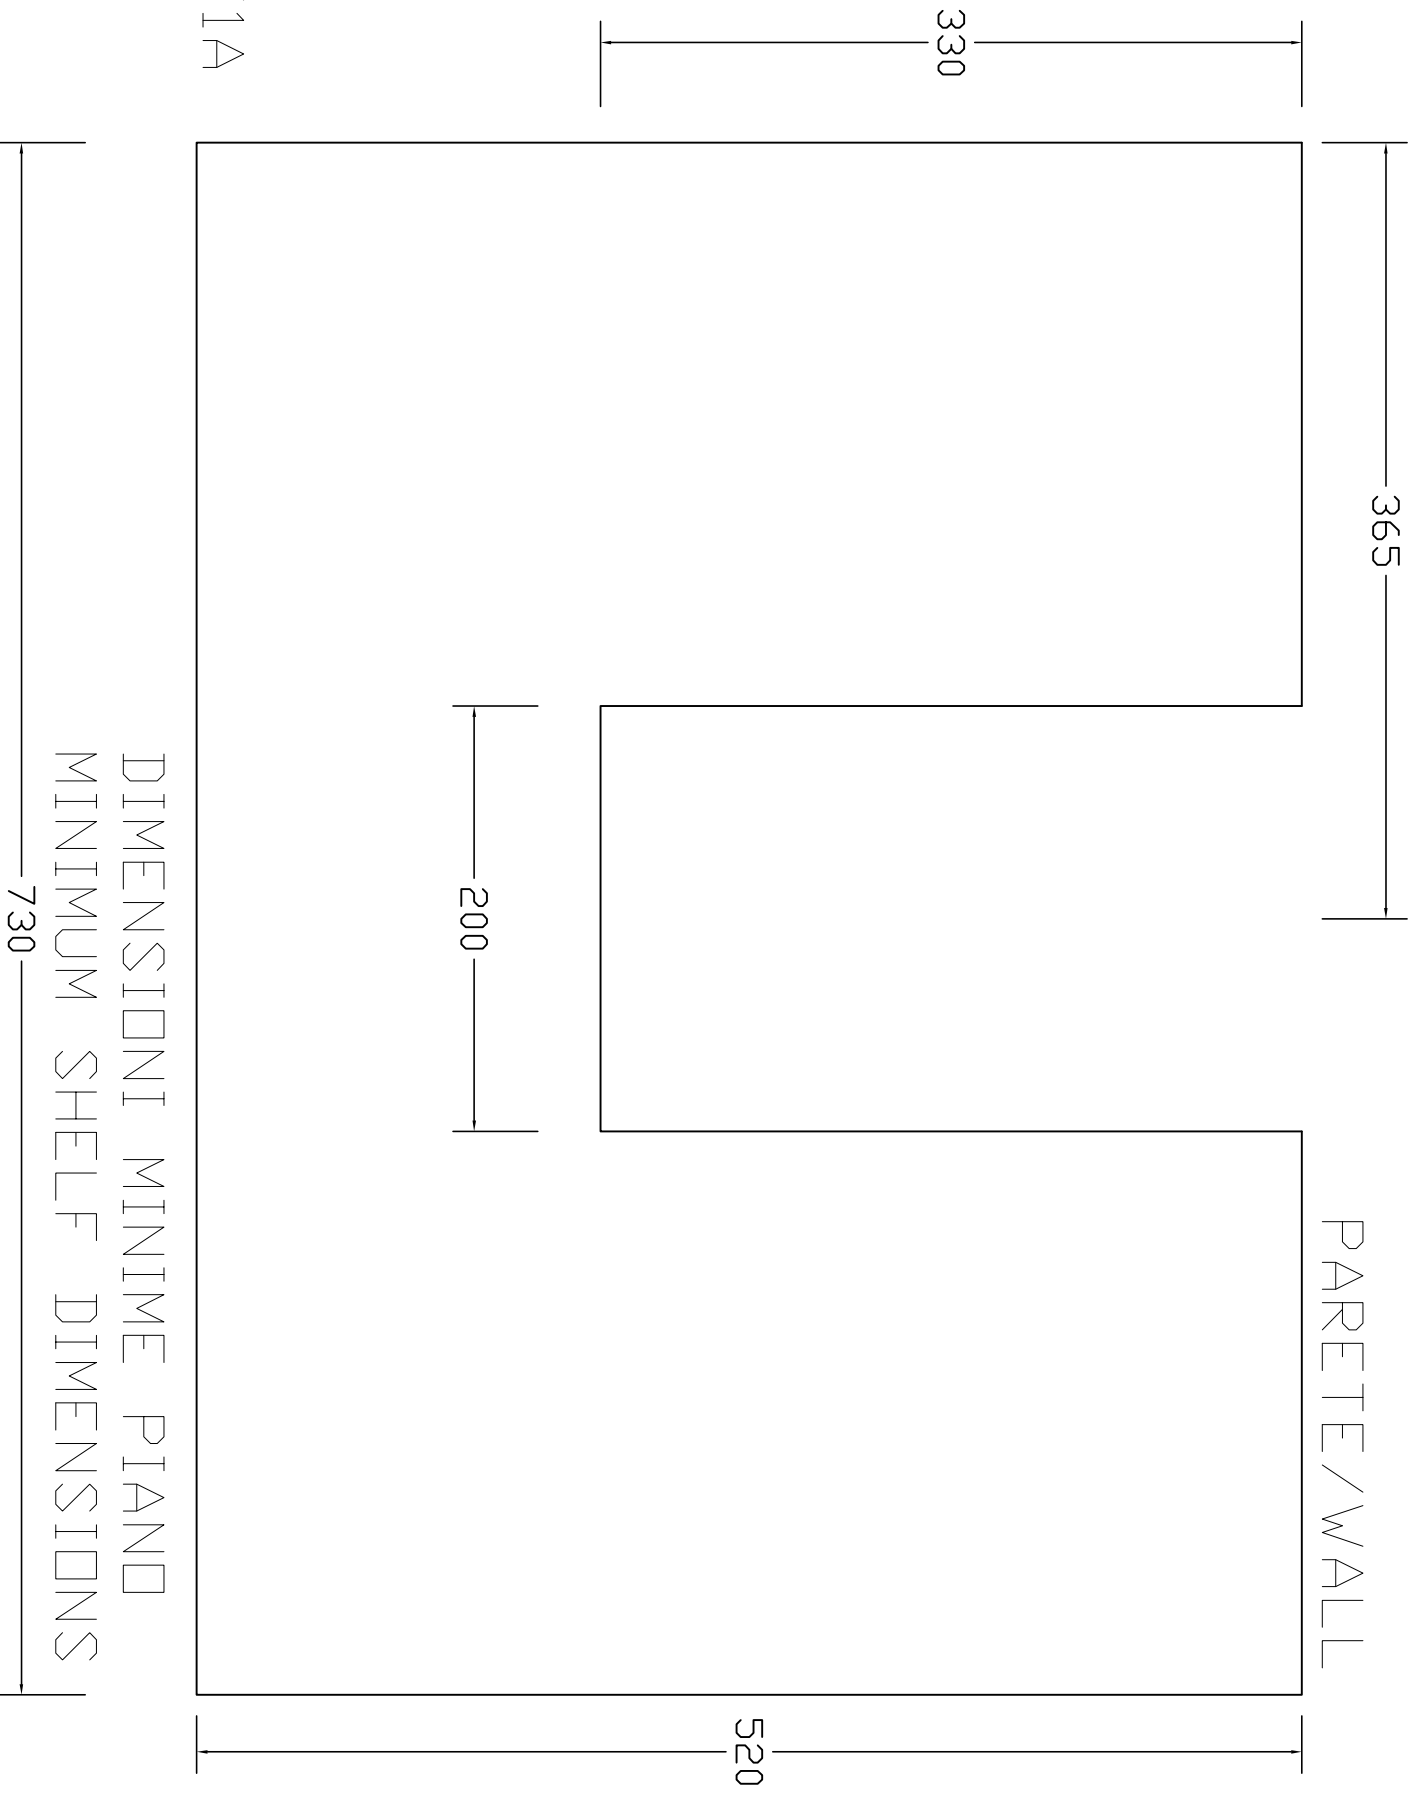

IN071A

365

330

200

520

PARETE / WALL

DIMENSIONI MINIME PIANO
MINIMUM SHELF DIMENSIONS

730