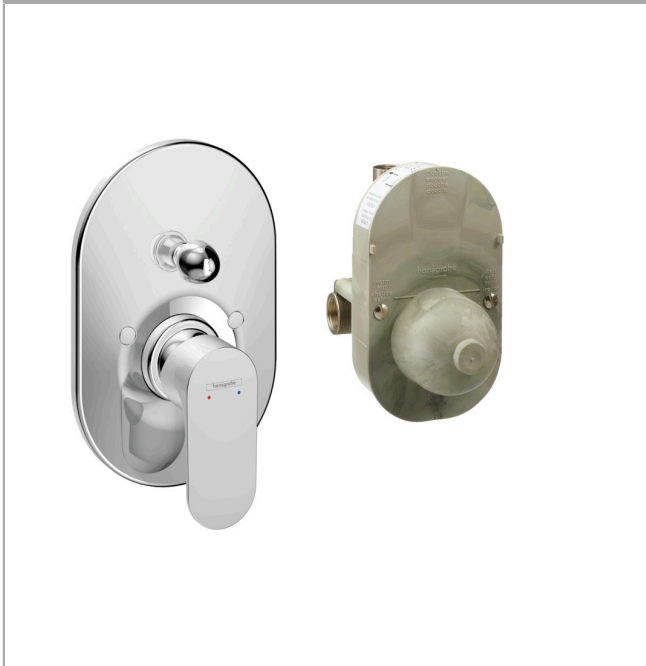

Rebris S
Single lever bath mixer set for concealed installation
 Surfaces: **Chrome** Article Number: **72448000**

Description

product features

- consists of: Single lever bath mixer, basic set
- 2 functions
- maximum flow rate at 3 bar: 30,7 l/min
- flow rate for bath spout at 3 bar: 30,7 l/min
- flow rate of hand shower at 3 bar: 27,4 l/min
- ceramic cartridge
- temperature limitation adjustable
- diverter with automatic resetting
- connection type: basic set
- min. operating pressure: 1 bar
- max. operating pressure: 10 bar

Design awards

reddot winner 2022

Product image

Scale drawing

Flowchart

Rebris S
Single lever bath mixer set for concealed installation
 Surfaces: **Chrome** Article Number: **72448000**

Exploded Drawing

Year of production: >06/22

Rebris S
Single lever bath mixer set for concealed installation
 Surfaces: **Chrome** Article Number: **72448000**

Spare part list

Year of production: >06/22

Pos.	Description	Article Number	Price	PU
1	handle	94654000	€ 44,63	1
2	screw cover	96338000	€ 3,21	1
3	escutcheon bath/shower mixer	95011000	€ 44,63	1
4	O-Ring 48x3	95508000	€ 3,21	1
5	flange	96348000	€ 11,31	1
6	diverter assy with sleeve and handle	95015000	€ 100,44	1
7	diverter knob cpl.	95013000	€ 13,92	1
8	hollow set screw M4x10	97667000	€ 3,21	1
9	cover cap	95433000	€ 5,24	1
10	hollow screw	96065000	€ 5,24	1
11	O-ring 14x3	98130000	€ 3,21	1
12	O-ring 10x1,5	98123000	€ 3,21	1
13	O-ring 16x2,5	98134000	€ 3,21	1
14	O-ring 13x2	98128000	€ 3,21	1
15	selector assy	96937000	€ 18,33	1
16	extension set 28 mm tub mixer	32498000	€ 162,08	1
17	O-ring 12x1,5	98430000	€ 3,21	1
18	concealed item	31741180	-	1