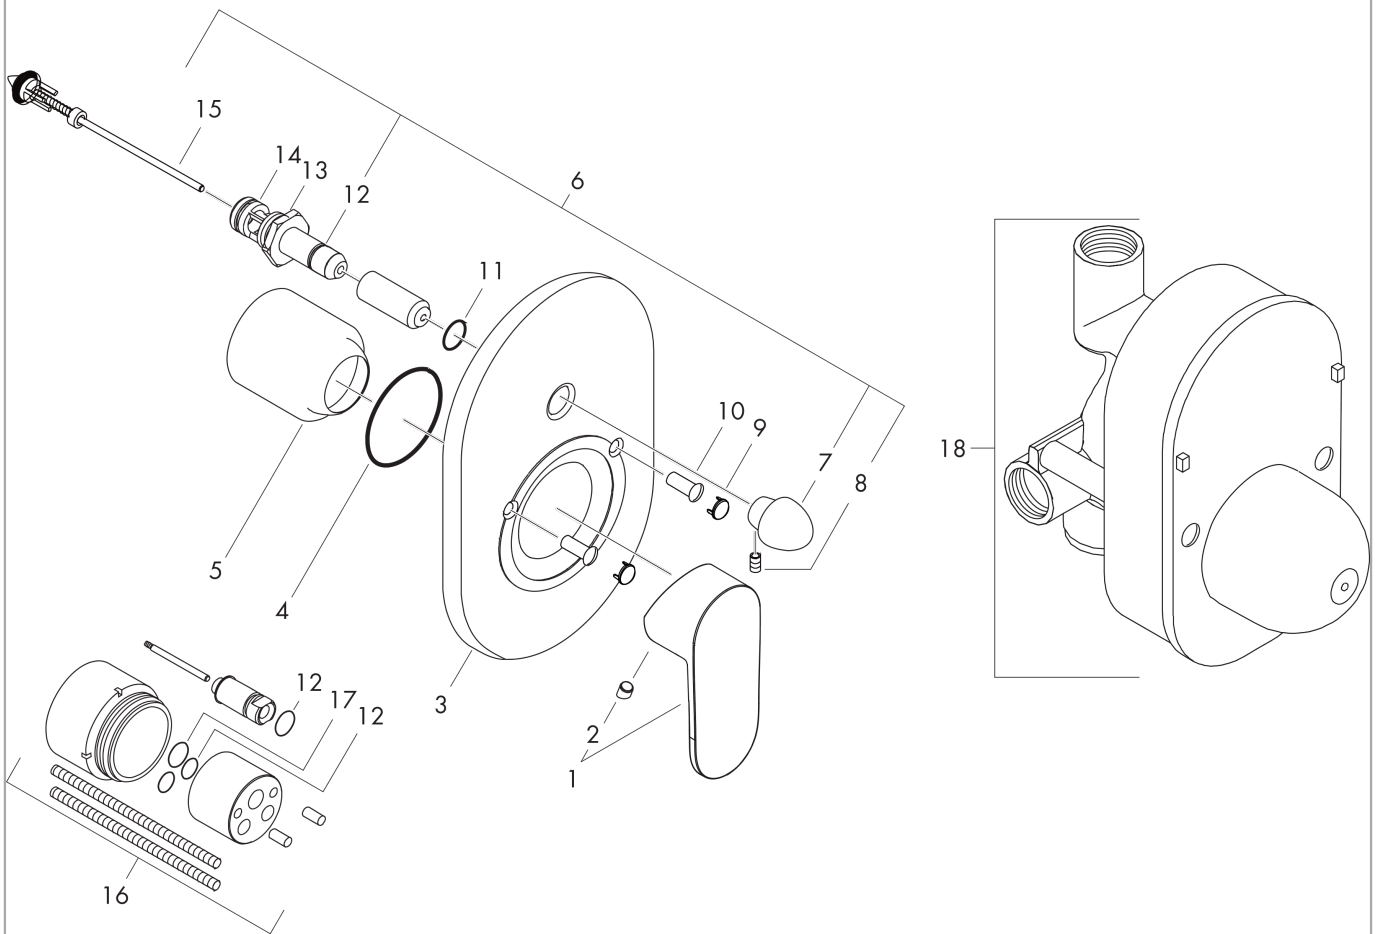

Rebris S
Single lever bath mixer set for concealed installation
 Surfaces: **Chrome** Article Number: **72448000**

Description

product features

- consists of: Single lever bath mixer, basic set
- 2 functions
- maximum flow rate at 3 bar: 30,7 l/min
- flow rate for bath spout at 3 bar: 30,7 l/min
- flow rate of hand shower at 3 bar: 27,4 l/min
- ceramic cartridge
- temperature limitation adjustable
- diverter with automatic resetting
- connection type: basic set
- min. operating pressure: 1 bar
- max. operating pressure: 10 bar

Design awards

reddot winner 2022

Product image

Scale drawing

Flowchart

Rebris S
Single lever bath mixer set for concealed installation
 Surfaces: **Chrome** Article Number: **72448000**

Exploded Drawing

Year of production: >06/22

Rebris S
Single lever bath mixer set for concealed installation
 Surfaces: **Chrome** Article Number: **72448000**

Spare part list

Year of production: >06/22

Pos.	Description	Article Number	Price	PU
1	handle	94654000	€ 44,63	1
2	screw cover	96338000	€ 3,21	1
3	escutcheon bath/shower mixer	95011000	€ 44,63	1
4	O-Ring 48x3	95508000	€ 3,21	1
5	flange	96348000	€ 11,31	1
6	diverter assy with sleeve and handle	95015000	€ 100,44	1
7	diverter knob cpl.	95013000	€ 13,92	1
8	hollow set screw M4x10	97667000	€ 3,21	1
9	cover cap	95433000	€ 5,24	1
10	hollow screw	96065000	€ 5,24	1
11	O-ring 14x3	98130000	€ 3,21	1
12	O-ring 10x1,5	98123000	€ 3,21	1
13	O-ring 16x2,5	98134000	€ 3,21	1
14	O-ring 13x2	98128000	€ 3,21	1
15	selector assy	96937000	€ 18,33	1
16	extension set 28 mm tub mixer	32498000	€ 162,08	1
17	O-ring 12x1,5	98430000	€ 3,21	1
18	concealed item	31741180	-	1