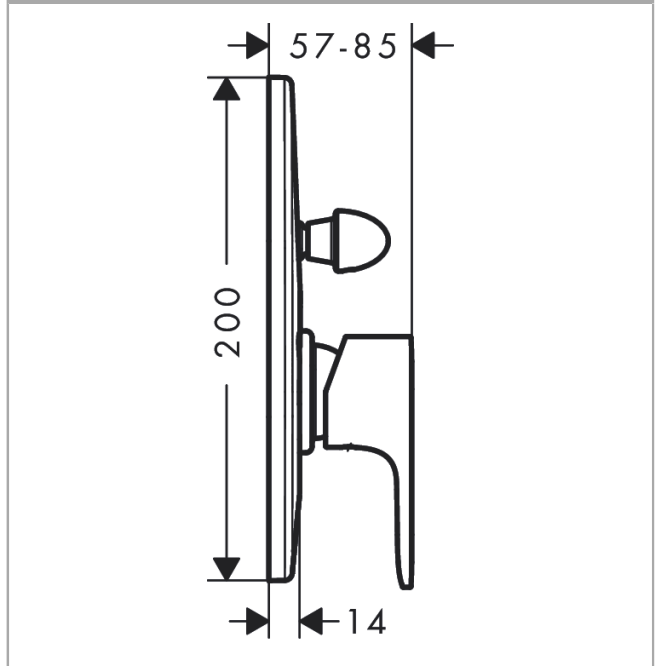

Rebris S
Single lever bath mixer set for concealed installation
 Surfaces: **Chrome** Article Number: **72448000**

Description

product features

- consists of: Single lever bath mixer, basic set
- 2 functions
- maximum flow rate at 3 bar: 30,7 l/min
- flow rate for bath spout at 3 bar: 30,7 l/min
- flow rate of hand shower at 3 bar: 27,4 l/min
- ceramic cartridge
- temperature limitation adjustable
- diverter with automatic resetting
- connection type: basic set
- min. operating pressure: 1 bar
- max. operating pressure: 10 bar

Design awards

reddot winner 2022

Product image

Scale drawing

Flowchart

Rebris S
Single lever bath mixer set for concealed installation
 Surfaces: **Chrome** Article Number: **72448000**

Exploded Drawing

Year of production: >06/22

Rebris S
Single lever bath mixer set for concealed installation
 Surfaces: **Chrome** Article Number: **72448000**

Spare part list

Year of production: >06/22

Pos.	Description	Article Number	Price	PU
1	handle	94654000	€ 44,63	1
2	screw cover	96338000	€ 3,21	1
3	escutcheon bath/shower mixer	95011000	€ 44,63	1
4	O-Ring 48x3	95508000	€ 3,21	1
5	flange	96348000	€ 11,31	1
6	diverter assy with sleeve and handle	95015000	€ 100,44	1
7	diverter knob cpl.	95013000	€ 13,92	1
8	hollow set screw M4x10	97667000	€ 3,21	1
9	cover cap	95433000	€ 5,24	1
10	hollow screw	96065000	€ 5,24	1
11	O-ring 14x3	98130000	€ 3,21	1
12	O-ring 10x1,5	98123000	€ 3,21	1
13	O-ring 16x2,5	98134000	€ 3,21	1
14	O-ring 13x2	98128000	€ 3,21	1
15	selector assy	96937000	€ 18,33	1
16	extension set 28 mm tub mixer	32498000	€ 162,08	1
17	O-ring 12x1,5	98430000	€ 3,21	1
18	concealed item	31741180	-	1