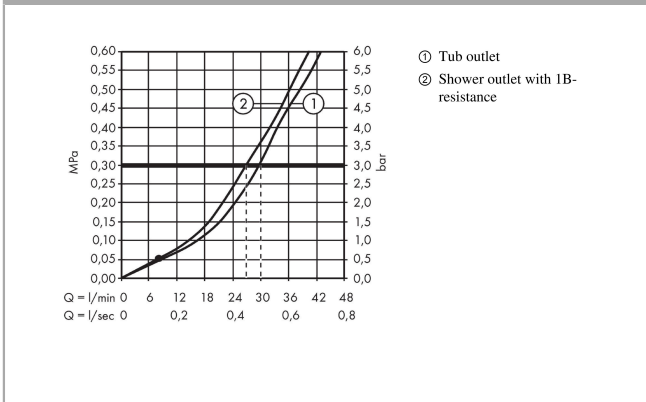

Rebris S
Single lever bath mixer set for concealed installation
 Surfaces: **Chrome** Article Number: **72448000**

Description

product features

- consists of: Single lever bath mixer, basic set
- 2 functions
- maximum flow rate at 3 bar: 30,7 l/min
- flow rate for bath spout at 3 bar: 30,7 l/min
- flow rate of hand shower at 3 bar: 27,4 l/min
- ceramic cartridge
- temperature limitation adjustable
- diverter with automatic resetting
- connection type: basic set
- min. operating pressure: 1 bar
- max. operating pressure: 10 bar

Design awards

reddot winner 2022

Product image

Scale drawing

Flowchart

Rebris S
Single lever bath mixer set for concealed installation
 Surfaces: **Chrome** Article Number: **72448000**

Exploded Drawing

Year of production: >06/22