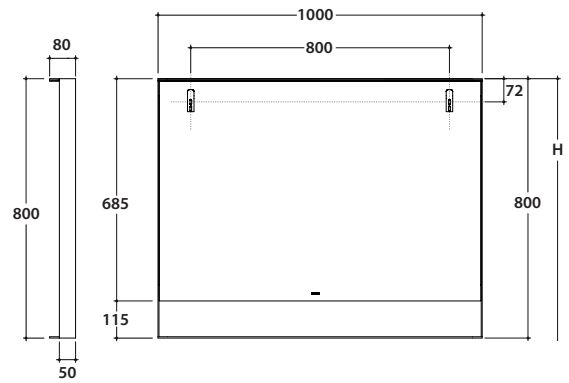

MODE MIRROR ME001MAR

GLOBO

H = Recommended height for installation **210 cm**

Finish

Steel matt black

Cod. **ME001MAR**

Mirror with led lamp 100x80 cm. Frame and tray in matt black steel. Energy efficiency A+ Weight 16 Kg