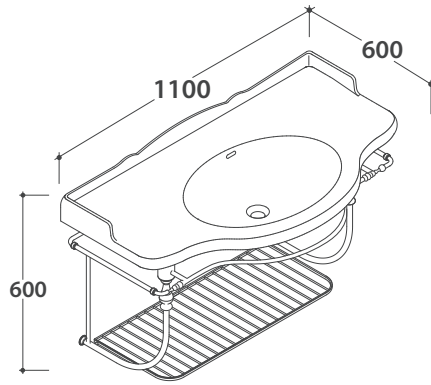

PAESTUM BASIN PA022BI

CE EN 14688:2015

GLOBO

Ceramic antibacterial effect
BATAFORM®

Glazed product with
CERASLIDE®

Cod. **PA022BI**

Basin 110.60 h27 cm. Wall-hung installation, on ceramic legs installation or on base. Fixing kit included. Weight 35Kg

Cod. **PAPC22**

Brass chromium-plated towel rail. Weight 2,2 Kg

Cod. **PA094**

Old-looking metal towel rail. Weight 4,5 Kg

Cod. **PA075**

Ceramic leg for PA022 or PA056. Weight 9 Kg

Cod. **FI012BI**

Push open valve drain with ceramic top for basins with overflow. Weight 0,5 Kg

Cod. **FI012CR**

Push open chromed valve drain for basins with overflow. Weight 0,5 Kg

PAESTUM BASIN PA022BI

CE EN 14688:2015

GLOBO

Cod. **PASC22**

Brass chromium-plated wall-hung structure 108.62 h47 cm for basin PA022. Weight 11 Kg