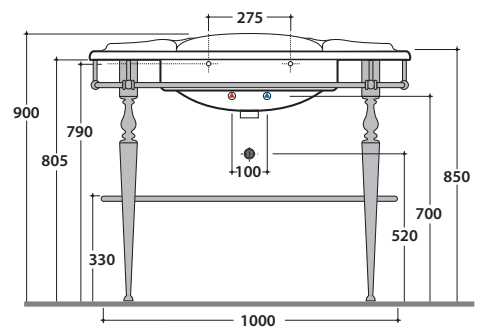

Cod. **PAPC22**

Brass chromium-plated towel rail. Weight 2,2 Kg

Cod. **PA094**

Old-looking metal towel rail. Weight 4,5 Kg

Cod. **PA075**

Ceramic leg for PA022 or PA056. Weight 9 Kg

Cod. **FI012BI**

Push open valve drain with ceramic top for basins with overflow. Weight 0,5 Kg

Cod. **FI012CR**

Push open chromed valve drain for basins with overflow. Weight 0,5 Kg

PAESTUM BASIN PA022BI

CE EN 14688:2015

GLOBO

Cod. **PASC22**

Brass chromium-plated wall-hung structure 108.62 h47 cm for basin PA022. Weight 11 Kg

Cod. **PATC22**

Brass chromium-plated floor-mounted structure 105.59 h83 cm for basin PA022. Weight 13 Kg

Cod. **PA037**

Old looking metal wall-hung structure 103.61 h56 cm for basin PA022. Weight 9 Kg

PAESTUM BASIN PA022BI

CE EN 14688:2015

GLOBO

Cod. **PA036**

Old looking metal floor-mounted structure 103.61 h81 cm for basin PA022. Weight 9 Kg

Cod. **PS110FO**

Gold-leaf finish

Cod. **PS110FA**

Silver-leaf finish