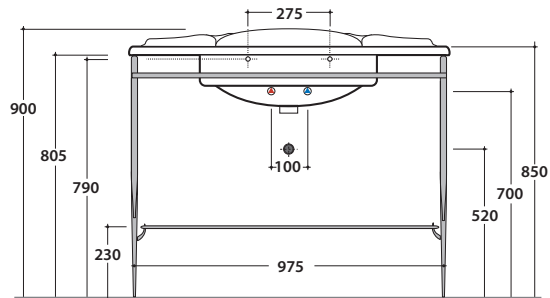

Cod. **PATC22**

Brass chromium-plated floor-mounted structure 105.59 h83 cm for basin PA022. Weight 13 Kg

Cod. **PA037**

Old looking metal wall-hung structure 103.61 h56 cm for basin PA022. Weight 9 Kg

PAESTUM BASIN PA022BI

CE EN 14688:2015

GLOBO

Cod. **PA036**

Old looking metal floor-mounted structure 103.61 h81 cm for basin PA022. Weight 9 Kg

Cod. **PS110FO**

Gold-leaf finish

Cod. **PS110FA**

Silver-leaf finish