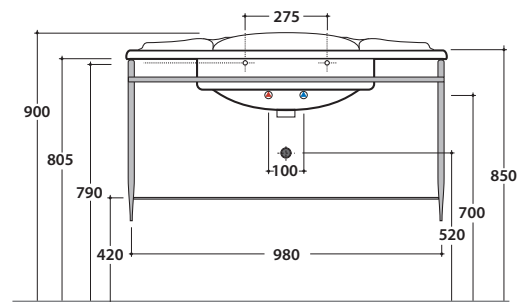

Cod. **PAPC22**

Brass chromium-plated towel rail. Weight 2,2 Kg

Cod. **PA094**

Old-looking metal towel rail. Weight 4,5 Kg

Cod. **PA075**

Ceramic leg for PA022 or PA056. Weight 9 Kg

Cod. **FI012BI**

Push open valve drain with ceramic top for basins with overflow. Weight 0,5 Kg

Cod. **FI012CR**

Push open chromed valve drain for basins with overflow. Weight 0,5 Kg

PAESTUM BASIN PA022BI

CE EN 14688:2015

GLOBO

Cod. **PASC22**

Brass chromium-plated wall-hung structure 108.62 h47 cm for basin PA022. Weight 11 Kg

Cod. **PATC22**

Brass chromium-plated floor-mounted structure 105.59 h83 cm for basin PA022. Weight 13 Kg

Cod. **PA037**

Old looking metal wall-hung structure 103.61 h56 cm for basin PA022. Weight 9 Kg

PAESTUM BASIN PA022BI

CE EN 14688:2015

GLOBO

Cod. **PA036**

Old looking metal floor-mounted structure 103.61 h81 cm for basin PA022. Weight 9 Kg

Cod. **PS110FO**

Gold-leaf finish

Cod. **PS110FA**

Silver-leaf finish