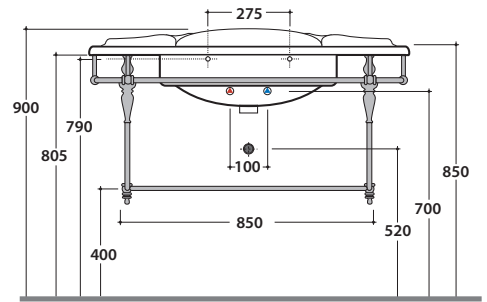

PAESTUM BASIN PA022BI

CE EN 14688:2015

GLOBO

Ceramic antibacterial effect
BATAFORM®

Glazed product with
CERASLIDE®

Cod. **PA022BI**

Basin 110.60 h27 cm. Wall-hung installation, on ceramic legs installation or on base. Fixing kit included. Weight 35Kg

Cod. **PAPC22**

Brass chromium-plated towel rail. Weight 2,2 Kg

Cod. **PA094**

Old-looking metal towel rail. Weight 4,5 Kg

Cod. **PA075**

Ceramic leg for PA022 or PA056. Weight 9 Kg

Cod. **FI012BI**

Push open valve drain with ceramic top for basins with overflow. Weight 0,5 Kg

Cod. **FI012CR**

Push open chromed valve drain for basins with overflow. Weight 0,5 Kg

PAESTUM BASIN PA022BI

CE EN 14688:2015

GLOBO

Cod. **PASC22**

Brass chromium-plated wall-hung structure 108.62 h47 cm for basin PA022. Weight 11 Kg

CE EN 14688:2015

GLOBO

Cod. **PA036**

Old looking metal floor-mounted structure 103.61 h81 cm for basin PA022. Weight 9 Kg

Cod. **PS110FO**

Gold-leaf finish

Cod. **PS110FA**

Silver-leaf finish