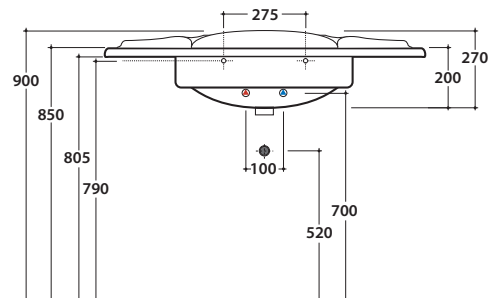

PAESTUM BASIN PA022BI

CE EN 14688:2015

GLOBO

Ceramic antibacterial effect
BATAFORM®

Glazed product with
CERASLIDE®

Cod. **PA022BI**

Basin 110.60 h27 cm. Wall-hung installation, on ceramic legs installation or on base. Fixing kit included. Weight 35Kg

Cod. **PAPC22**

Brass chromium-plated towel rail. Weight 2,2 Kg

Cod. **PA094**

Old-looking metal towel rail. Weight 4,5 Kg

Cod. **PA075**

Ceramic leg for PA022 or PA056. Weight 9 Kg

Cod. **FI012BI**

Push open valve drain with ceramic top for basins with overflow. Weight 0,5 Kg

Cod. **FI012CR**

Push open chromed valve drain for basins with overflow. Weight 0,5 Kg

PAESTUM BASIN PA022BI

CE EN 14688:2015

GLOBO

Cod. **PASC22**

Brass chromium-plated wall-hung structure 108.62 h47 cm for basin PA022. Weight 11 Kg

CE EN 14688:2015

GLOBO

Cod. **PA036**

Old looking metal floor-mounted structure 103.61 h81 cm for basin PA022. Weight 9 Kg

Cod. **PS110FO**

Gold-leaf finish

Cod. **PS110FA**

Silver-leaf finish