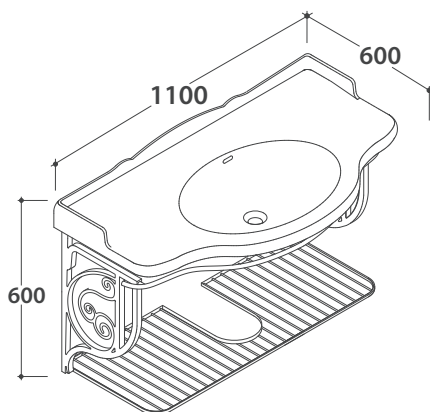

PAESTUM BASIN PA022BI

CE EN 14688:2015

GLOBO

Ceramic antibacterial effect
BATAFORM®

Glazed product with
CERASLIDE®

Cod. **PA022BI**

Basin 110.60 h27 cm. Wall-hung installation, on ceramic legs installation or on base. Fixing kit included. Weight 35Kg

Cod. **PAPC22**

Brass chromium-plated towel rail. Weight 2,2 Kg

Cod. **PA094**

Old-looking metal towel rail. Weight 4,5 Kg

Cod. **PA075**

Ceramic leg for PA022 or PA056. Weight 9 Kg

Cod. **FI012BI**

Push open valve drain with ceramic top for basins with overflow. Weight 0,5 Kg

Cod. **FI012CR**

Push open chromed valve drain for basins with overflow. Weight 0,5 Kg

PAESTUM BASIN PA022BI

CE EN 14688:2015

GLOBO

Cod. **PASC22**

Brass chromium-plated wall-hung structure 108.62 h47 cm for basin PA022. Weight 11 Kg

Cod. **PATC22**

Brass chromium-plated floor-mounted structure 105.59 h83 cm for basin PA022. Weight 13 Kg

Cod. **PA037**

Old looking metal wall-hung structure 103.61 h56 cm for basin PA022. Weight 9 Kg

PAESTUM BASIN PA022BI