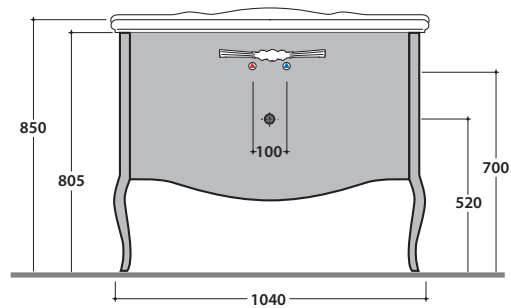

Cod. **PS110RN**

Black oak finish

Cod. **PS110RB**

White oak finish

Maximum encumbrance with open drawer mm. 860

Floor-mounted base 102.58 h81,5 cm for basin PA022, 1 drawer. Weight 27 Kg