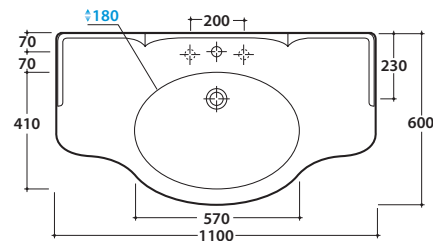

PAESTUM BASIN PA022BI

CE EN 14688:2015

GLOBO

Ceramic antibacterial effect
BATAFORM®

Glazed product with
CERASLIDE®

Cod. **PA022BI**

Basin 110.60 h27 cm. Wall-hung installation, on ceramic legs installation or on base. Fixing kit included. Weight 35Kg

Cod. **PAPC22**

Brass chromium-plated towel rail. Weight 2,2 Kg

Cod. **PA094**

Old-looking metal towel rail. Weight 4,5 Kg

Cod. **PA075**

Ceramic leg for PA022 or PA056. Weight 9 Kg

Cod. **FI012BI**

Push open valve drain with ceramic top for basins with overflow. Weight 0,5 Kg

CE EN 14688:2015

GLOBO

Cod. **PA036**

Old looking metal floor-mounted structure 103.61 h81 cm for basin PA022. Weight 9 Kg

Cod. **PS110FO**

Gold-leaf finish

Cod. **PS110FA**

Silver-leaf finish

Cod. **PS110RN**

Black oak finish

Cod. **PS110RB**

White oak finish

Maximum encumbrance with open drawer mm. 860

Floor-mounted base 102.58 h81,5 cm for basin PA022, 1 drawer. Weight 27 Kg