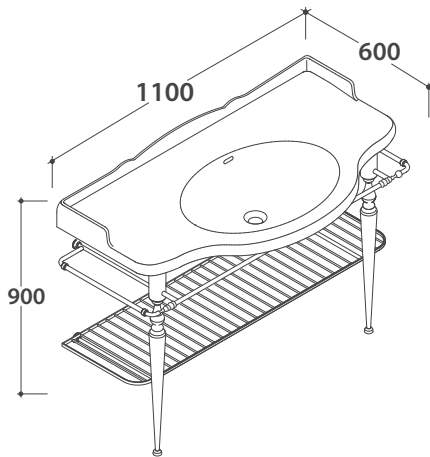

Cod. **PAPC22**

Brass chromium-plated towel rail. Weight 2,2 Kg

Cod. **PA094**

Old-looking metal towel rail. Weight 4,5 Kg

Cod. **PA075**

Ceramic leg for PA022 or PA056. Weight 9 Kg

Cod. **FI012BI**

Push open valve drain with ceramic top for basins with overflow. Weight 0,5 Kg

Cod. **FI012CR**

Push open chromed valve drain for basins with overflow. Weight 0,5 Kg

PAESTUM BASIN PA022BI

CE EN 14688:2015

GLOBO

Cod. **PASC22**

Brass chromium-plated wall-hung structure 108.62 h47 cm for basin PA022. Weight 11 Kg

Cod. **PATC22**

Brass chromium-plated floor-mounted structure 105.59 h83 cm for basin PA022. Weight 13 Kg

Cod. **PA037**

Old looking metal wall-hung structure 103.61 h56 cm for basin PA022. Weight 9 Kg

PAESTUM BASIN PA022BI