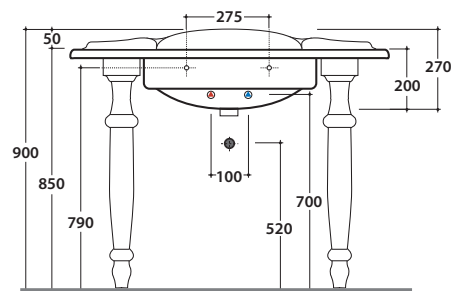

PAESTUM BASIN PA022BI

CE EN 14688:2015

GLOBO

Ceramic antibacterial effect
BATAFORM®

Glazed product with
CERASLIDE®

Cod. **PA022BI**

Basin 110.60 h27 cm. Wall-hung installation, on ceramic legs installation or on base. Fixing kit included. Weight 35Kg

Cod. **PAPC22**

Brass chromium-plated towel rail. Weight 2,2 Kg

Cod. **PA094**

Old-looking metal towel rail. Weight 4,5 Kg

Cod. **PA075**

Ceramic leg for PA022 or PA056. Weight 9 Kg

Cod. **FI012BI**

Push open valve drain with ceramic top for basins with overflow. Weight 0,5 Kg

Cod. **FI012CR**

Push open chromed valve drain for basins with overflow. Weight 0,5 Kg

PAESTUM BASIN PA022BI

CE EN 14688:2015

GLOBO

Cod. **PASC22**

Brass chromium-plated wall-hung structure 108.62 h47 cm for basin PA022. Weight 11 Kg

Cod. **PATC22**

Brass chromium-plated floor-mounted structure 105.59 h83 cm for basin PA022. Weight 13 Kg

Cod. **PA037**

Old looking metal wall-hung structure 103.61 h56 cm for basin PA022. Weight 9 Kg

PAESTUM BASIN PA022BI