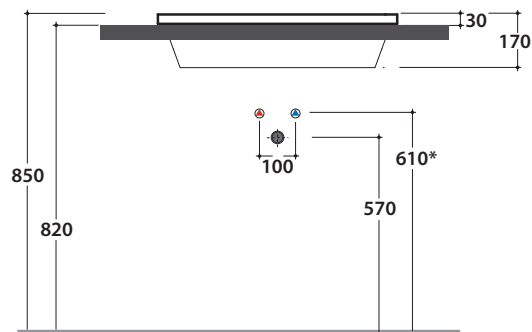

# STOCKHOLM BASIN FO075BI

CE EN 14688:2015

It can be combined with Arredo Wood furniture

Ceramic antibacterial effect  
BATAFORM®

Glazed product with  
CERASLIDE®

Cod. **FO075BI**

Basin 75.34 h17 cm. Recessed installation or under top installation by fixing kit FKSG5. Weight 17 Kg

# GLOBO

Recessed installation

	Rubinetto a parete Wall mounted taps	Rubinetto su piano Taps mounted on counter top
A:	90	115
B:	260	285
C:	430	455

\* For taps mounted on counter top

Under top installation

Cod. **FI012BI**

Push open valve drain with ceramic top for basins with overflow. Weight 0,5 Kg

Cod. **FI012CR**

Push open chromed valve drain for basins with overflow. Weight 0,5 Kg

Cod. **FKSG5**

Fixing kit for under top basin.