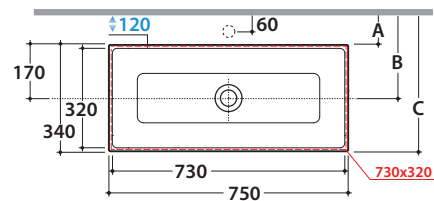

# STOCKHOLM BASIN FO075BI

CE EN 14688:2015

It can be combined with Arredo Wood furniture

Ceramic antibacterial effect  
BATAFORM®

Glazed product with  
CERASLIDE®

Cod. **FO075BI**

Basin 75.34 h17 cm. Recessed installation or under top installation by fixing kit FKSG5. Weight 17 Kg

# GLOBO

Recessed installation

	Rubinetto a parete Wall mounted taps	Rubinetto su piano Taps mounted on counter top
A:	90	115
B:	260	285
C:	430	455

\* For taps mounted on counter top

Under top installation