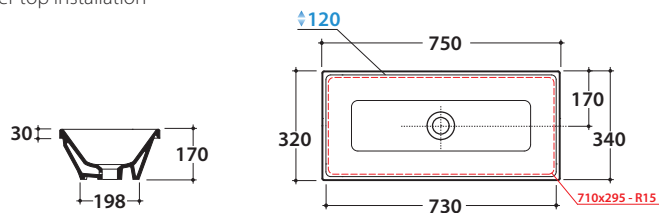

# STOCKHOLM BASIN FO075BI

CE EN 14688:2015

It can be combined with Arredo Wood furniture

Ceramic antibacterial effect  
BATAFORM®

Glazed product with  
CERASLIDE®

Cod. **FO075BI**

Basin 75.34 h17 cm. Recessed installation or under top installation by fixing kit FKSG5. Weight 17 Kg

# GLOBO

Recessed installation

	Rubinetto a parete Wall mounted taps	Rubinetto su piano Taps mounted on counter top
A:	90	115
B:	260	285
C:	430	455

\* For taps mounted on counter top

Under top installation