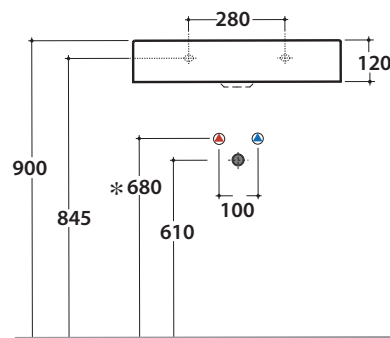

Basin 60.47 h12 cm. Wall-hung or sit-on installation.

Fixing kit included. Weight 16,5 Kg

\* For taps mounted on counter top

Cod. **FI024BI**

Valve drain with ceramic top for basins without overflow. Weight 0,5 Kg

Cod. **FI024CR**

Chromed valve drain for basins without overflow. Weight 0,5 Kg