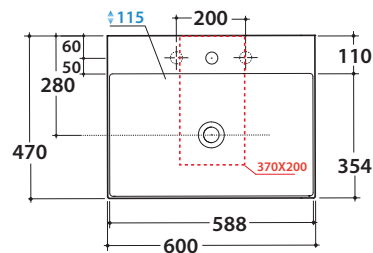

T-EDGE BASIN B6R65BI

CE EN 14688:2015

GLOBO

It can be combined with Arredo Wood furniture

Ceramic antibacterial effect
BATAFORM®

Glazed product with
CERASLIDE®

Le Pietre

GLOBOTHIN®

Bagno di Colore

Cod. **B6R65BI**

Basin 60.47 h12 cm. Wall-hung or sit-on installation.

Fixing kit included. Weight 16,5 Kg