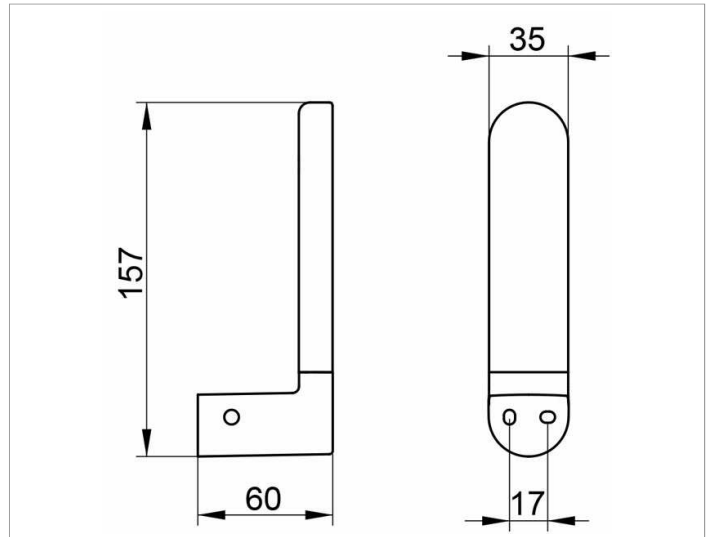

**Elegance NEW**

11663010000 Spare paper holder

**PRODUCT**

**DRAWING**

**SURFACE**

chrome-plated

**SPECIFICATIONS**

KEUCO ELEGANCE spare paper holder 11663010000

Chrome-plated Toilet spare paper holder with an elegant shape, slightly shaped surfaces with a timeless design, easy to clean,

for Wall mounting

Height 157 mm,

Width 35 mm,

Projection 60 mm

The Toilet paper replacement roll grip will be discretely mounted incl. corrosion-free mounting material