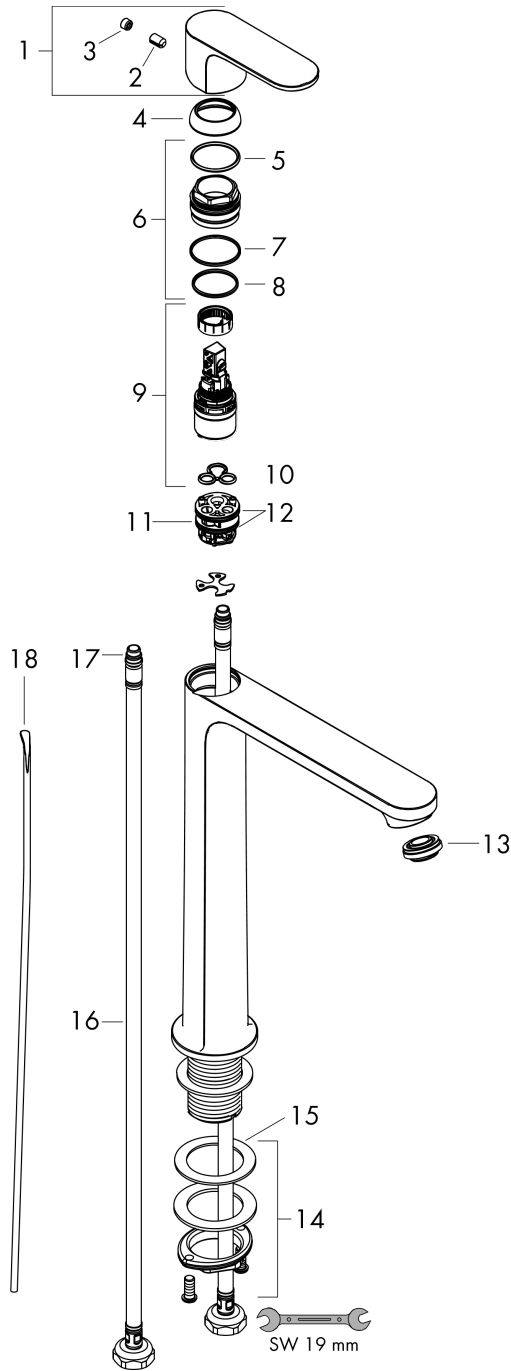

Rebris S

Single lever basin mixer 240 CoolStart for washbowls with pop-up waste set

Surfaces: **Matt Black** Article Number: **72580670**

Description

product features

- consists of: single lever basin mixer, waste set
- ComfortZone 240
- projection: 169 mm
- spout height: 242 mm
- spray type: normal spray
- maximum flow rate at 3 bar: 5 l/min
- ceramic cartridge
- temperature limitation adjustable
- suitable for continuous flow water heaters
- pop-up waste set G 1¼
- material waste set: synthetic
- connection type: G ¾ connections
- connection dimension: DN15
- cold water in middle position

Technology

Design awards

Product image

Scale drawing

Rebris S
Single lever basin mixer 240 CoolStart for washbowls with pop-up waste set
 Surfaces: **Matt Black** Article Number: **72580670**

Flowchart

Rebris S
Single lever basin mixer 240 CoolStart for washbowls with pop-up waste set
 Surfaces: **Matt Black** Article Number: **72580670**

Exploded Drawing

Year of production: >06/22

Rebris S

Single lever basin mixer 240 CoolStart for washbowls with pop-up waste set

Surfaces: **Matt Black** Article Number: **72580670**

Spare part list

Year of production: >06/22

Pos.	Description	Article Number	Price	PU
1	handle	94642670	€ 67,00	1
2	hollow set screw M6x10 DIN 916	96029000	€ 3,21	1
3	screw cover	95704610	€ 4,88	1
4	flange	98863670	€ 67,00	1
5	nut	98864000	€ 35,94	1
6	O-ring 24x2	98388000	€ 3,21	1
7	O-ring 27x1,5	92527000	€ 11,31	1
8	O-ring 25x1,5	98146000	€ 3,21	1
9	cartridge, assy	95973001	€ 70,57	1
10	seal	98865000	€ 28,20	1
11	adapter for cartridge	98866000	€ 28,20	1
12	O-ring 23x2	98398000	€ 3,21	1
13	aerator M24x1 (5 l/min)	94364000	€ 8,45	1
14	fixing set (Ø 32)	13961000	€ 22,37	1
15	lever collar	97548000	€ 3,21	1
16	connection hose 600 mm M8x0,75 G3/8	96556000	€ 22,37	1
17	O-ring 6,6x1,6	93019000	€ 3,21	1
18	pull rod	96657670	€ 17,02	1
a	pop up waste	94139670	€ 150,65	1
b	fixation extension 35 mm	13898000	€ 70,57	1
c	lever arm 340mm (ball-Ø12mm)	96324000	€ 22,37	1