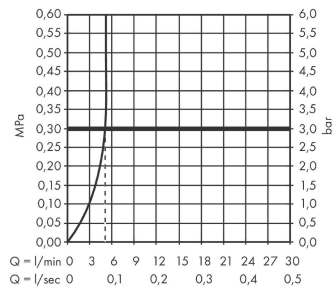

Rebris S

Single lever basin mixer 240 CoolStart for washbowls with pop-up waste set

Surfaces: **Matt Black** Article Number: **72580670**

Description

product features

- consists of: single lever basin mixer, waste set
- ComfortZone 240
- projection: 169 mm
- spout height: 242 mm
- spray type: normal spray
- maximum flow rate at 3 bar: 5 l/min
- ceramic cartridge
- temperature limitation adjustable
- suitable for continuous flow water heaters
- pop-up waste set G 1¼
- material waste set: synthetic
- connection type: G ¾ connections
- connection dimension: DN15
- cold water in middle position

Technology

Design awards

Product image

Scale drawing

Rebris S
Single lever basin mixer 240 CoolStart for washbowls with pop-up waste set
 Surfaces: **Matt Black** Article Number: **72580670**

Flowchart

Rebris S
Single lever basin mixer 240 CoolStart for washbowls with pop-up waste set
 Surfaces: **Matt Black** Article Number: **72580670**