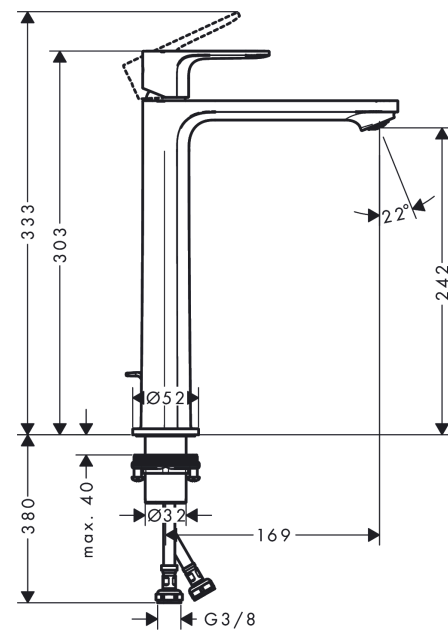

Rebris S

Single lever basin mixer 240 CoolStart for washbowls with pop-up waste set

Surfaces: **Matt Black** Article Number: **72580670**

Description

product features

- consists of: single lever basin mixer, waste set
- ComfortZone 240
- projection: 169 mm
- spout height: 242 mm
- spray type: normal spray
- maximum flow rate at 3 bar: 5 l/min
- ceramic cartridge
- temperature limitation adjustable
- suitable for continuous flow water heaters
- pop-up waste set G 1¼
- material waste set: synthetic
- connection type: G ¾ connections
- connection dimension: DN15
- cold water in middle position

Technology

Design awards

Product image

Scale drawing

Rebris S
Single lever basin mixer 240 CoolStart for washbowls with pop-up waste set
 Surfaces: **Matt Black** Article Number: **72580670**

Flowchart

Rebris S
Single lever basin mixer 240 CoolStart for washbowls with pop-up waste set
 Surfaces: **Matt Black** Article Number: **72580670**

Exploded Drawing

Year of production: >06/22

Rebris S

Single lever basin mixer 240 CoolStart for washbowls with pop-up waste set

Surfaces: **Matt Black** Article Number: **72580670**

Spare part list

Year of production: >06/22

Pos.	Description	Article Number	Price	PU
1	handle	94642670	€ 67,00	1
2	hollow set screw M6x10 DIN 916	96029000	€ 3,21	1
3	screw cover	95704610	€ 4,88	1
4	flange	98863670	€ 67,00	1
5	nut	98864000	€ 35,94	1
6	O-ring 24x2	98388000	€ 3,21	1
7	O-ring 27x1,5	92527000	€ 11,31	1
8	O-ring 25x1,5	98146000	€ 3,21	1
9	cartridge, assy	95973001	€ 70,57	1
10	seal	98865000	€ 28,20	1
11	adapter for cartridge	98866000	€ 28,20	1
12	O-ring 23x2	98398000	€ 3,21	1
13	aerator M24x1 (5 l/min)	94364000	€ 8,45	1
14	fixing set (Ø 32)	13961000	€ 22,37	1
15	lever collar	97548000	€ 3,21	1
16	connection hose 600 mm M8x0,75 G3/8	96556000	€ 22,37	1
17	O-ring 6,6x1,6	93019000	€ 3,21	1
18	pull rod	96657670	€ 17,02	1
a	pop up waste	94139670	€ 150,65	1
b	fixation extension 35 mm	13898000	€ 70,57	1
c	lever arm 340mm (ball-Ø12mm)	96324000	€ 22,37	1