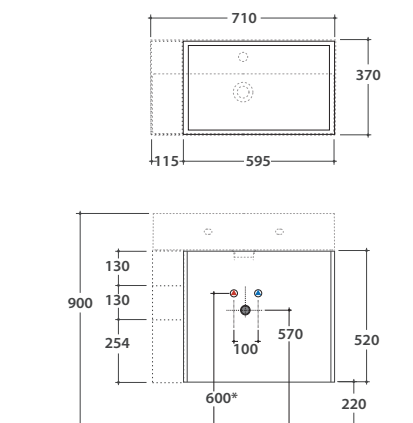

# GLOBO

Cod. **OP003PAR**

Finish **S** Steel matt black

Wallhanging structure in black matt steel, turnable 71x37 h52 cm. Weight 17,5 Kg.

# OPI PLAIN TURNABLE BASE OP010PXX

Cod. **OP010PXX**

Finish **BdC** bagno di colore

Turnable base 71x37 h52 cm with double drawer, complete with space-saving siphon. . Weight 31 Kg.

Required space with open drawer: 59 cm