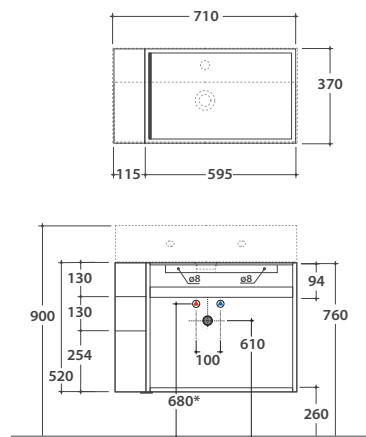

# OPI PLAIN WALLHANGING STRUCTURE OP003PAR

# GLOBO

Cod. **OP003PAR**

Finish **S** Steel matt black

Wallhanging structure in black matt steel, turnable 71x37 h52 cm. Weight 17,5 Kg.

# OPI PLAIN TURNABLE BASE OP010PXX

Cod. **OP010PXX**

Finish **BdC** bagno di colore

Turnable base 71x37 h52 cm with double drawer, complete with space-saving siphon. . Weight 31 Kg.

Required space with open drawer: 59 cm