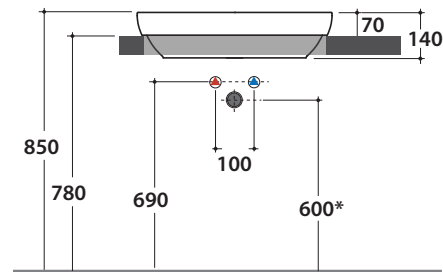

T-EDGE BASIN B6O61BI

CE EN 14688:2015

GLOBO

It can be combined with Arredo Wood furniture

Ceramic antibacterial effect
BATAFORM®

Bagno di Colore

Glazed product with
CERASLIDE®

GLOBOTHIN®

Le Pietre

	Rubinetto a parete Wall mounted taps	Rubinetto su piano Taps mounted on counter top
A :	55	95
B :	260	300
C :	465	505

Cod. **B6O61BI**

Basin 60.41 h14 cm. Recessed installation.

Weight 10 Kg

* For taps mounted on counter top

Cod. **FI024BI**

Valve drain with ceramic top for basins without overflow. Weight 0,5 Kg

Cod. **FI024CR**

Chromed valve drain for basins without overflow. Weight 0,5 Kg