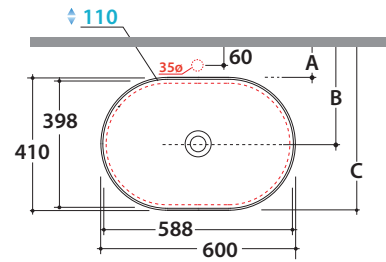

T-EDGE BASIN B6O61BI

CE EN 14688:2015

GLOBO

It can be combined with Arredo Wood furniture

Ceramic antibacterial effect
BATAFORM®

Bagno di Colore

Glazed product with
CERASLIDE®

GLOBOTHIN®

Le Pietre

	Rubinetto a parete Wall mounted taps	Rubinetto su piano Taps mounted on counter top
A :	55	95
B :	260	300
C :	465	505

Cod. **B6O61BI**

Basin 60.41 h14 cm. Recessed installation.

Weight 10 Kg