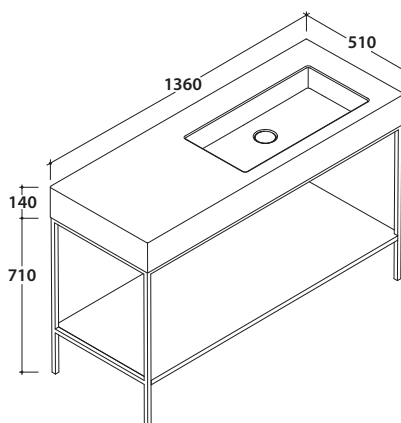

INCANTHO BASIN IN136DABI

CE EN 14688:2015

GLOBO

Ceramic antibacterial effect
BATAFORM®

Glazed product with
CERASLIDE®

Le Pietre

Cod. **IN136DABI**

Basin 136.51 h 14 cm. Arranged one tap hole. RH sink. Provided with overflow hole. Wall-hung installation or on base. Fixing kit included. Weight 44 kg.

* For taps mounted on counter top

Cod. **POLCR**

Brass towel rail for wall hung washbasin

Cod. **F1012BI**

Push open valve drain with ceramic top for basins with overflow. Weight 0,5 Kg

Structure in metal 135.50 h 71 cm. Weight 19 Kg

TL135BO
Matt white

TL135GO
Matt grey

TL135RU
Rust

* For taps mounted on counter top

Steel towel rail for wash basin structure

POSBO
Matt white

POSGO
Matt grey

POSRU
Rust