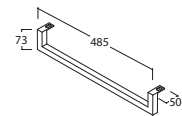

INCANTHO BASIN IN136DABI

CE EN 14688:2015

GLOBO

Ceramic antibacterial effect
BATAFORM®

Glazed product with
CERASLIDE®

Le Pietre

Cod. **IN136DABI**

Basin 136.51 h 14 cm. Arranged one tap hole. RH sink. Provided with overflow hole. Wall-hung installation or on base. Fixing kit included. Weight 44 kg.

* For taps mounted on counter top

Cod. **POLCR**

Brass towel rail for wall hung washbasin

Cod. **F1012BI**

Push open valve drain with ceramic top for basins with overflow. Weight 0,5 Kg

Structure in metal 135.50 h 71 cm. Weight 19 Kg

TL135BO
Matt white

TL135GO
Matt grey

TL135RU
Rust

* For taps mounted on counter top

Steel towel rail for wash basin structure

POSBO
Matt white

POSGO
Matt grey

POSRU
Rust