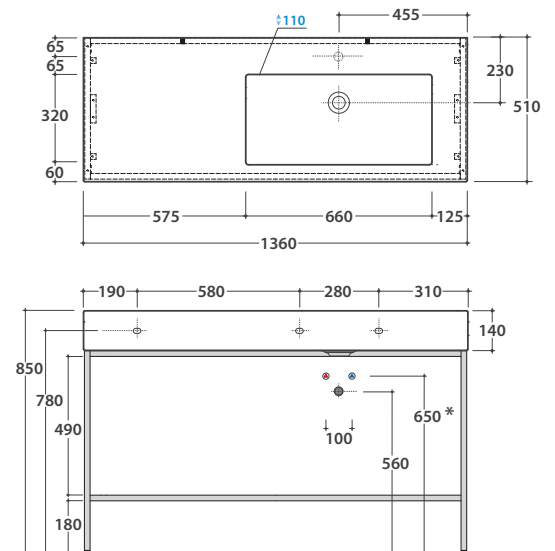

INCANTHO BASIN IN136DABI

CE EN 14688:2015

GLOBO

Ceramic antibacterial effect
BATAFORM®

Glazed product with
CERASLIDE®

Le Pietre

Cod. **IN136DABI**

Basin 136.51 h 14 cm. Arranged one tap hole. RH sink. Provided with overflow hole. Wall-hung installation or on base. Fixing kit included. Weight 44 kg.

* For taps mounted on counter top

Cod. **POLCR**

Brass towel rail for wall hung washbasin

Cod. **F1012BI**

Push open valve drain with ceramic top for basins with overflow. Weight 0,5 Kg

Structure in metal 135.50 h 71 cm. Weight 19 Kg

TL135BO
Matt white

TL135GO
Matt grey

TL135RU
Rust

* For taps mounted on counter top

Steel towel rail for wash basin structure

POSBO
Matt white

POSGO
Matt grey

POSRU
Rust