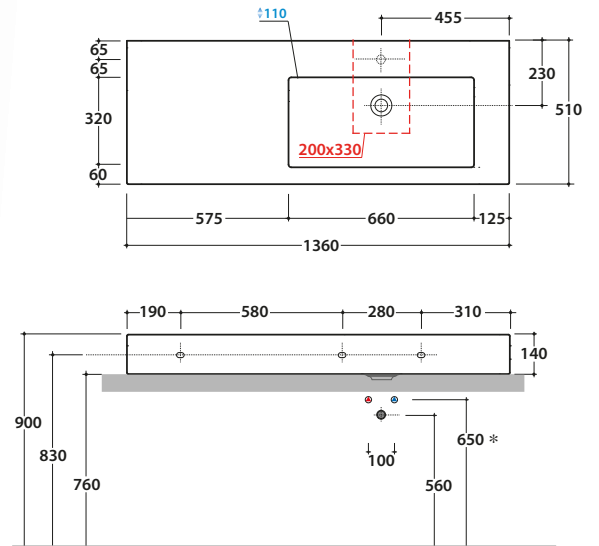

INCANTHO BASIN IN136DABI

CE EN 14688:2015

GLOBO

Ceramic antibacterial effect
BATAFORM®

Glazed product with
CERASLIDE®

Le Pietre

Cod. **IN136DABI**

Basin 136.51 h 14 cm. Arranged one tap hole. RH sink. Provided with overflow hole. Wall-hung installation or on base. Fixing kit included. Weight 44 kg.

* For taps mounted on counter top

Cod. **POLCR**

Brass towel rail for wall hung washbasin

Cod. **F1012BI**

Push open valve drain with ceramic top for basins with overflow. Weight 0,5 Kg

Structure in metal 135.50 h 71 cm. Weight 19 Kg

TL135BO
Matt white

TL135GO
Matt grey

TL135RU
Rust

* For taps mounted on counter top

Steel towel rail for wash basin structure

POSBO
Matt white

POSGO
Matt grey

POSRU
Rust