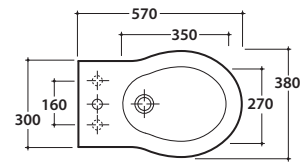

PAESTUM THREE TAPS HOLE BIDET PA027BI

CE EN 14528:2015

GLOBO

Ceramic antibacterial effect
BATAFORM®

Glazed product with
CERASLIDE®

Cod. **PA027BI**

Floor mounted bidet 57.38 h41 cm. Three tap holes. Back to wall installation. Fixing kit included. Weight 20 Kg

Cod. **FI012BI**

Push open valve drain with ceramic top for bidet. Weight 0,5 Kg

Cod. **FI012CR**

Push open chromed valve drain for bidet. Weight 0,5 Kg

Cod. **FI016**

Easy installation siphon. Weight 0,5 Kg