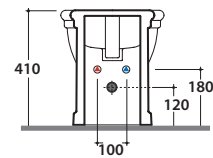

PAESTUM THREE TAPS HOLE BIDET PA027BI

CE EN 14528:2015

GLOBO

Ceramic antibacterial effect
BATAFORM®

Glazed product with
CERASLIDE®

Cod. **PA027BI**

Floor mounted bidet 57.38 h41 cm. Three tap holes. Back to wall installation. Fixing kit included. Weight 20 Kg

Cod. **FI012BI**

Push open valve drain with ceramic top for bidet. Weight 0,5 Kg

Cod. **FI012CR**

Push open chromed valve drain for bidet. Weight 0,5 Kg

Cod. **FI016**

Easy installation siphon. Weight 0,5 Kg