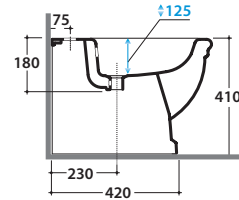

PAESTUM THREE TAPS HOLE BIDET PA027BI

CE EN 14528:2015

GLOBO

Ceramic antibacterial effect
BATAFORM®

Glazed product with
CERASLIDE®

Cod. **PA027BI**

Floor mounted bidet 57.38 h41 cm. Three tap holes. Back to wall installation. Fixing kit included. Weight 20 Kg

Cod. **FI012BI**

Push open valve drain with ceramic top for bidet. Weight 0,5 Kg

Cod. **FI012CR**

Push open chromed valve drain for bidet. Weight 0,5 Kg

Cod. **FI016**

Easy installation siphon. Weight 0,5 Kg