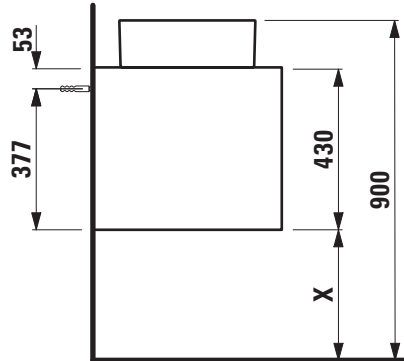

B / mm	Ceramic
375	Palomba 81680.1
397	Kartell by Laufen 81233.2 (with tap bank left)
510	Palomba 81680.2
550	Palomba 81680.3 Val 81228.1

B / mm	Ceramic
600	Kartell by Laufen 81233.1
	Palomba 81180.1, 81280.1
	Living Square 81143.3, 81143.4 (only with wall mounted tap or asymmetric tap position)
	Living Square 81143.5
	Ino 81730.1, 81730.2 (only with wall mounted tap or asymmetric tap position) Val 81728.1
700	Val 81228.2
802	Kartell by Laufen 81233.2 (with tap bank right)

X = The exact height must be set during installation.