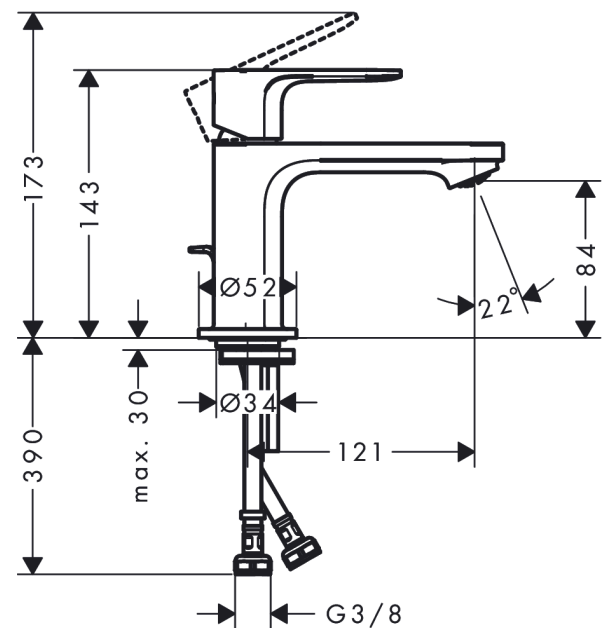

Rebris E

Single lever basin mixer 80 CoolStart EcoSmart+ with pop-up waste set

Surfaces: **Chrome** Article Number: **72587000**

Description

product features

- consists of: single lever basin mixer, waste set
- ComfortZone 80
- projection: 121 mm
- spout height: 84 mm
- spray type: normal spray
- maximum flow rate at 3 bar: 4 l/min
- ceramic cartridge
- temperature limitation adjustable
- suitable for continuous flow water heaters
- pop-up waste set G 1¼
- material waste set: synthetic
- connection type: G ¾ connections
- connection dimension: DN15
- cold water in middle position

Technology

Design awards

Product image

Scale drawing

Rebris E
Single lever basin mixer 80 CoolStart EcoSmart+ with pop-up waste set
 Surfaces: **Chrome** Article Number: **72587000**

Flowchart