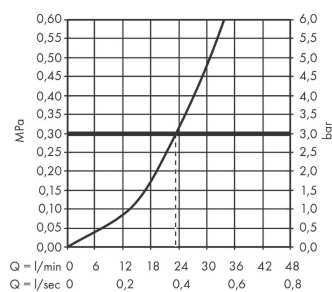

Rebris S

Single lever shower mixer for concealed installation for iBox universal

Surfaces: **Matt Black** Article Number: **72667670**

Description

product features

- 1 function
- maximum flow rate at 3 bar: 23,4 l/min
- ceramic cartridge
- temperature limitation adjustable
- connection type: basic set
- min. operating pressure: 1 bar
- max. operating pressure: 10 bar

Design awards

reddot winner 2022

Certificates

Product image

Scale drawing

Flowchart