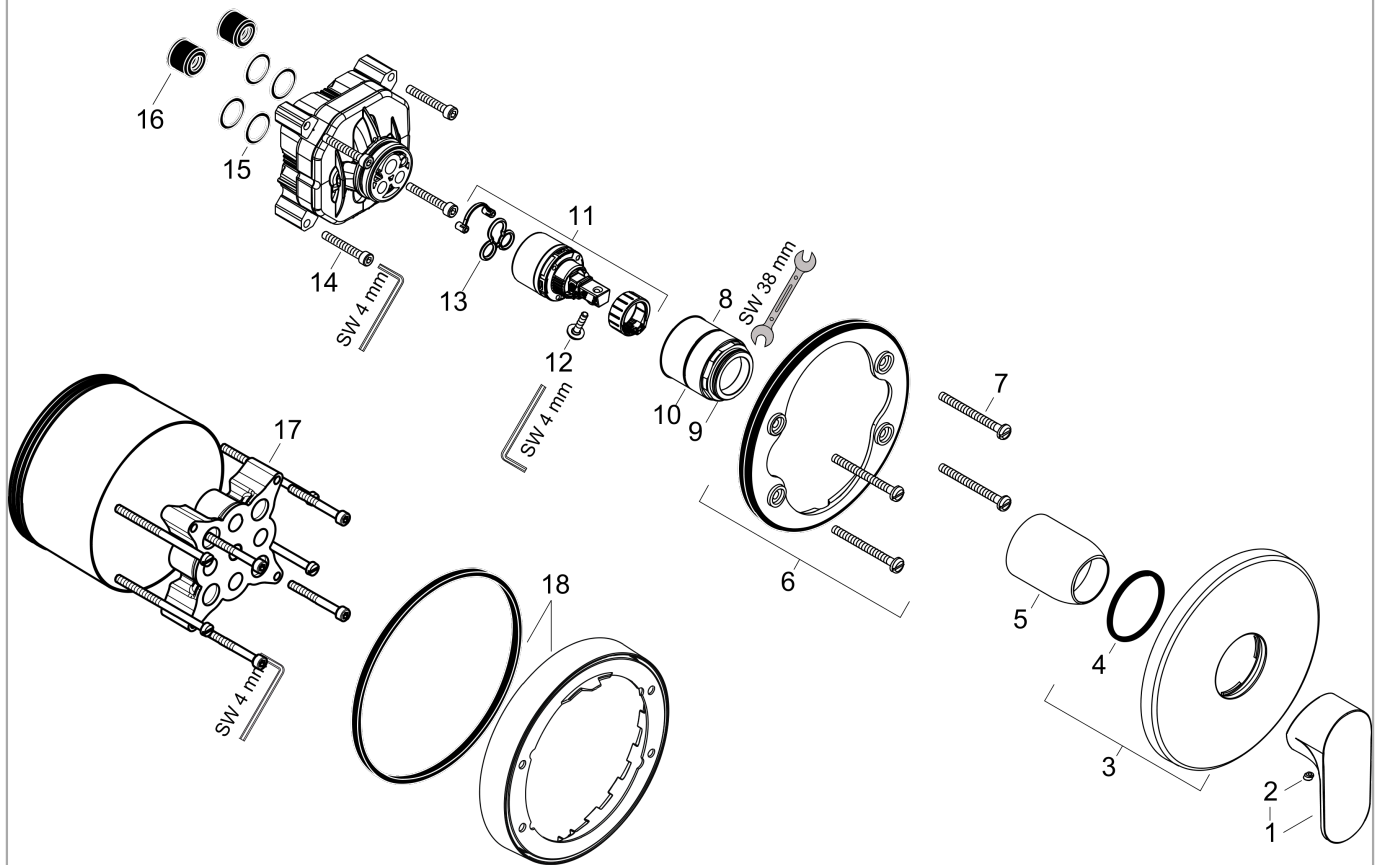

Rebris S

Single lever shower mixer for concealed installation for iBox universal

Surfaces: **Matt Black** Article Number: **72667670**

Description

product features

- 1 function
- maximum flow rate at 3 bar: 23,4 l/min
- ceramic cartridge
- temperature limitation adjustable
- connection type: basic set
- min. operating pressure: 1 bar
- max. operating pressure: 10 bar

Design awards

reddot winner 2022

Certificates

Product image

Scale drawing

Flowchart

Rebris S
Single lever shower mixer for concealed installation for iBox universal
 Surfaces: **Matt Black** Article Number: **72667670**

Exploded Drawing

Year of production: >06/22

Rebris S**Single lever shower mixer for concealed installation for iBox universal**Surfaces: **Matt Black** Article Number: **72667670****Spare part list**

Year of production: >06/22

Pos.	Description	Article Number	Price	PU
1	handle	94654670	€ 67,00	1
2	screw cover	96338610	€ 4,88	1
3	escutcheon Ø 150 mm	98792670	€ 85,68	1
4	O-ring 43x3	98418000	€ 3,21	1
5	sleeve	98790670	€ 42,36	1
6	holder for escutcheon	98793000	€ 35,94	1
7	set of fixing screws	96454000	€ 8,45	1
8	nut	98796000	€ 35,94	1
9	O-ring 39x1,5	98400000	€ 3,21	1
10	O-ring 30x1,5	98433000	€ 3,21	1
11	cartridge, assy	92730000	€ 57,12	1
12	locking screw for handle	95140000	€ 5,24	1
13	seal	95008000	€ 8,45	1
14	hexagon socket screw M5x35	95209000	€ 3,21	1
15	O-ring 16x2	98133000	€ 3,21	1
16	noise reduction	94073000	€ 22,37	1
17	extension 25 mm	13595000	-	1
18	set of fixing screws	97747000	€ 3,21	1
19	set of screws	93244000	€ 8,45	1
20	extension 22 mm (Ø 150 mm)	13597670	-	1
a	concealed item	01800180	-	1