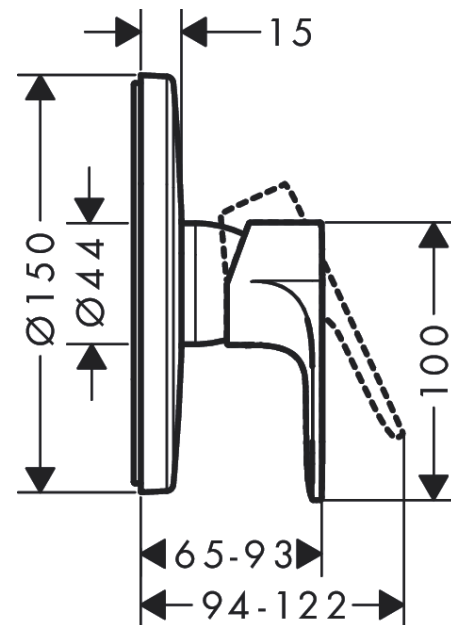

Rebris S

Single lever shower mixer for concealed installation for iBox universal

Surfaces: **Matt Black** Article Number: **72667670**

Description

product features

- 1 function
- maximum flow rate at 3 bar: 23,4 l/min
- ceramic cartridge
- temperature limitation adjustable
- connection type: basic set
- min. operating pressure: 1 bar
- max. operating pressure: 10 bar

Design awards

reddot winner 2022

Certificates

Product image

Scale drawing

Flowchart

Rebris S
Single lever shower mixer for concealed installation for iBox universal
 Surfaces: **Matt Black** Article Number: **72667670**

Exploded Drawing

Year of production: >06/22

Rebris S**Single lever shower mixer for concealed installation for iBox universal**Surfaces: **Matt Black** Article Number: **72667670****Spare part list**

Year of production: >06/22

Pos.	Description	Article Number	Price	PU
1	handle	94654670	€ 67,00	1
2	screw cover	96338610	€ 4,88	1
3	escutcheon Ø 150 mm	98792670	€ 85,68	1
4	O-ring 43x3	98418000	€ 3,21	1
5	sleeve	98790670	€ 42,36	1
6	holder for escutcheon	98793000	€ 35,94	1
7	set of fixing screws	96454000	€ 8,45	1
8	nut	98796000	€ 35,94	1
9	O-ring 39x1,5	98400000	€ 3,21	1
10	O-ring 30x1,5	98433000	€ 3,21	1
11	cartridge, assy	92730000	€ 57,12	1
12	locking screw for handle	95140000	€ 5,24	1
13	seal	95008000	€ 8,45	1
14	hexagon socket screw M5x35	95209000	€ 3,21	1
15	O-ring 16x2	98133000	€ 3,21	1
16	noise reduction	94073000	€ 22,37	1
17	extension 25 mm	13595000	-	1
18	set of fixing screws	97747000	€ 3,21	1
19	set of screws	93244000	€ 8,45	1
20	extension 22 mm (Ø 150 mm)	13597670	-	1
a	concealed item	01800180	-	1