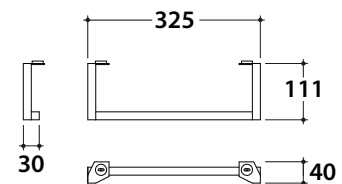

MODE WASHBASIN ME080BI

CE EN 14688:2015

GLOBO

Ceramic antibacterial effect
BATAFORM®

Glazed product with
CERASLIDE®

Bagno di Colore

Cod. **ME080BI**

Basin 80.49 h20cm. Wall-hung installation or on structure.
Fixing kit included. Weight 19,2 kg.

* For taps mounted on counter top

Cod. **FI012BI**

Push open valve drain with ceramic top for basins with overflow. Weight 0,5 Kg

Cod. **FI012CR**

Push open chromed valve drain for basins with overflow. Weight 0,5 Kg

MODE LATERAL TOWEL RAIL ME001YAR FOR BASINS ME100 ME080

Finish

Steel matt black

Cod. **ME001YAR**

Towel rail 32,5X4 h11 cm for basins ME100 and ME080. Weight 3 Kg.