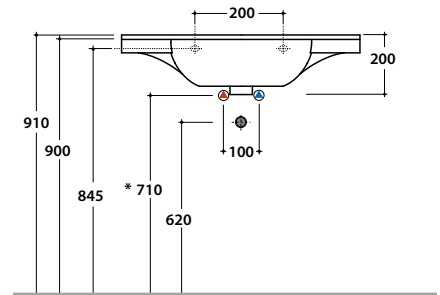

MODE WASHBASIN ME080BI

CE EN 14688:2015

GLOBO

Ceramic antibacterial effect
BATAFORM®

Glazed product with
CERASLIDE®

Bagno di Colore

Cod. **ME080BI**

Basin 80.49 h20cm. Wall-hung installation or on structure.
Fixing kit included. Weight 19,2 kg.

* For taps mounted on counter top

Cod. **FI012BI**

Push open valve drain with ceramic top for basins with overflow. Weight 0,5 Kg

Cod. **FI012CR**

Push open chromed valve drain for basins with overflow. Weight 0,5 Kg

MODE LATERAL TOWEL RAIL ME001YAR FOR BASINS ME100 ME080

Finish

Steel matt black

Cod. **ME001YAR**

Towel rail 32,5X4 h11 cm for basins ME100 and ME080. Weight 3 Kg.