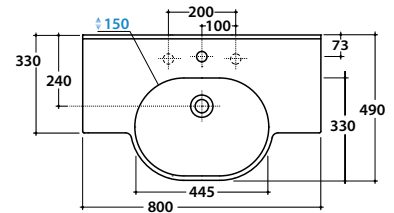

MODE WASHBASIN ME080BI

CE EN 14688:2015

GLOBO

Ceramic antibacterial effect
BATAFORM®

Glazed product with
CERASLIDE®

Bagno di Colore

Cod. **ME080BI**

Basin 80.49 h20cm. Wall-hung installation or on structure.
Fixing kit included. Weight 19,2 kg.

* For taps mounted on counter top

Cod. **FI012BI**

Push open valve drain with ceramic top for basins with overflow. Weight 0,5 Kg

Cod. **FI012CR**

Push open chromed valve drain for basins with overflow. Weight 0,5 Kg

MODE LATERAL TOWEL RAIL ME001YAR FOR BASINS ME100 ME080

Finish

Steel matt black

Cod. **ME001YAR**

Towel rail 32,5X4 h11 cm for basins ME100 and ME080. Weight 3 Kg.