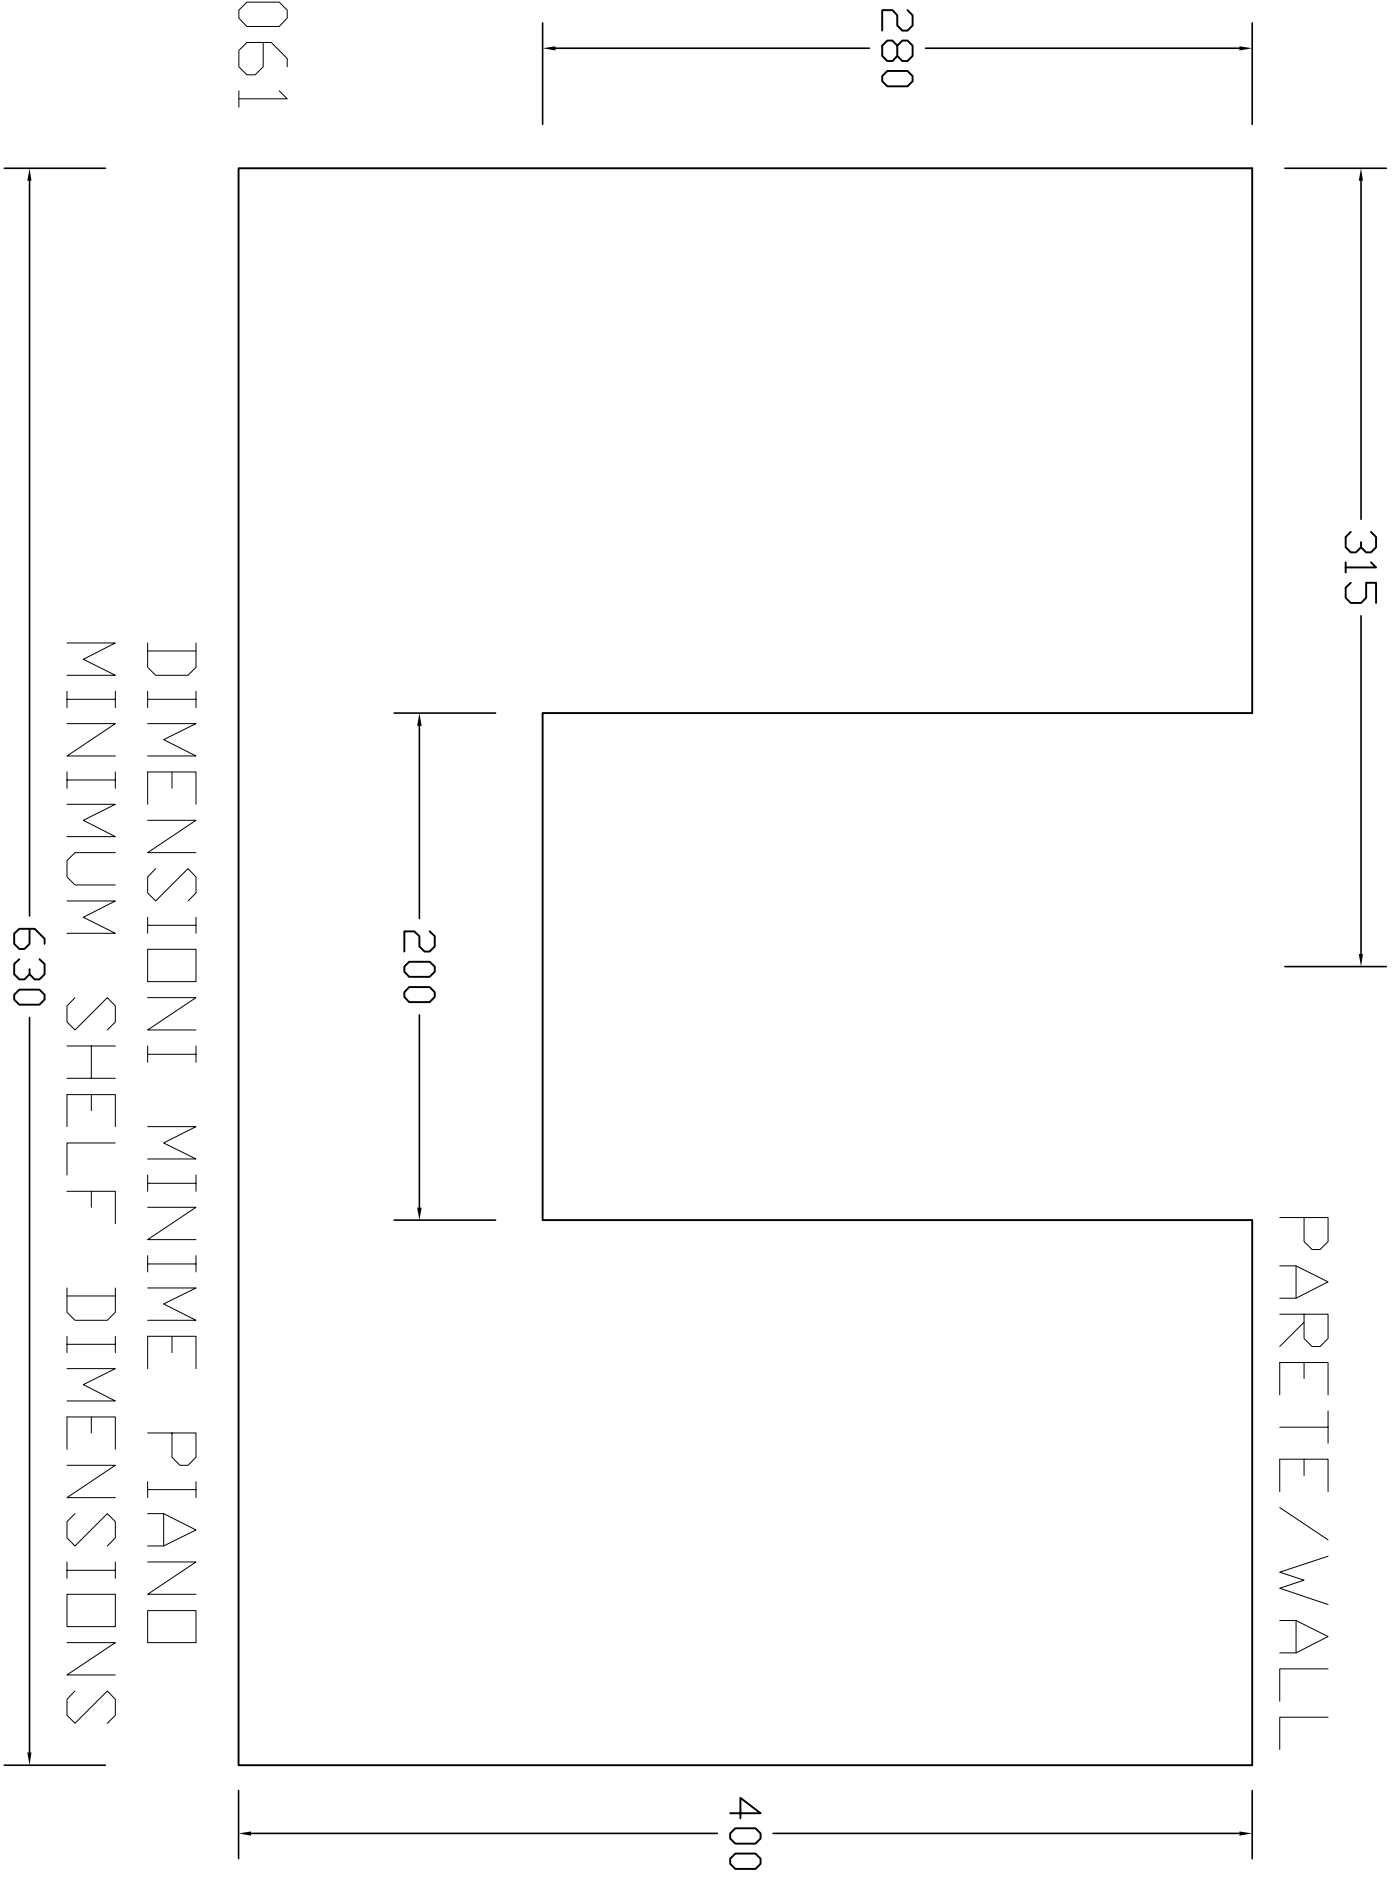

IN061

PARETE/WALL

DIMENSIONI MINIME PIANO
MINIMUM SHELF DIMENSIONS

630