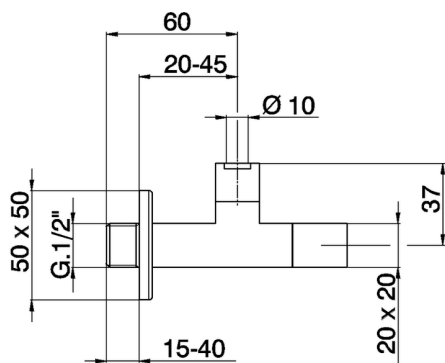

Supply valve COMPONENTS

MODEL **ZA002910**

Supply valve

AVAILABLE FINISHINGS

-  **21** 21 Chrome
-  **24** 24 Gold
-  **2B** 2B Polished Nickel

CHARACTERISTICS

2023-06-20