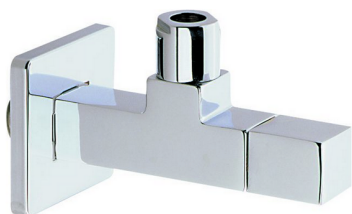

Supply valve COMPONENTS

MODEL **ZA002910**

Supply valve

AVAILABLE FINISHINGS

-  **21** 21 Chrome
-  **24** 24 Gold
-  **2B** 2B Polished Nickel

CHARACTERISTICS

2023-06-20