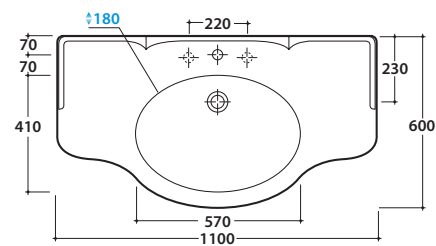

PAESTUM FLOOR MOUNTED STRUCTURE PATC22

GLOBO

Cod. **PATC22**

Brass chromium-plated floor-mounted structure 105.59 h83 cm for basin PA022.
Weight 13 Kg