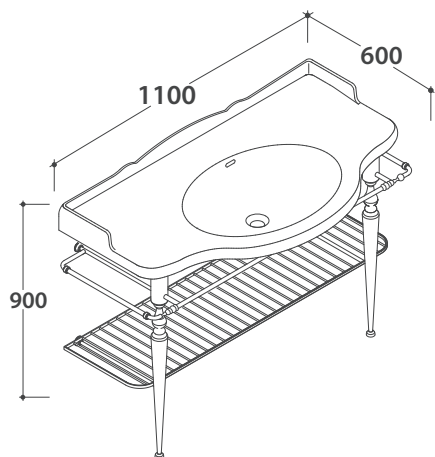

PAESTUM FLOOR MOUNTED STRUCTURE PATC22

GLOBO

Cod. **PATC22**

Brass chromium-plated floor-mounted structure 105.59 h83 cm for basin PA022.
Weight 13 Kg