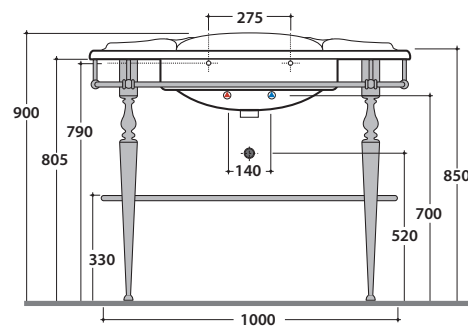

PAESTUM FLOOR MOUNTED STRUCTURE PATC22

GLOBO

Cod. **PATC22**

Brass chromium-plated floor-mounted structure 105.59 h83 cm for basin PA022.
Weight 13 Kg