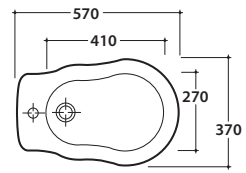

# GLOBO

Ceramic antibacterial effect  
BATAFORM®

Glazed product with  
CERASLIDE®

Cod. **PA009BI**

Floor mounted bidet 57.37 h40 cm. Wall spaced installation.  
Fixing kit included. Weight 17 Kg

Cod. **FI012BI**

Push open valve drain with ceramic top for bidet. Weight 0,5 Kg

Cod. **FI012CR**

Push open chromed valve drain for bidet. Weight 0,5 Kg