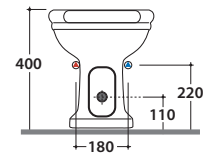

# GLOBO

Ceramic antibacterial effect  
BATAFORM®

Glazed product with  
CERASLIDE®

Cod. **PA009BI**

Floor mounted bidet 57.37 h40 cm. Wall spaced installation.  
Fixing kit included. Weight 17 Kg

Cod. **FI012BI**

Push open valve drain with ceramic top for bidet. Weight 0,5 Kg

Cod. **FI012CR**

Push open chromed valve drain for bidet. Weight 0,5 Kg