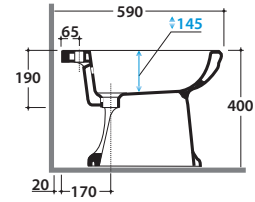

# GLOBO

Ceramic antibacterial effect  
BATAFORM®

Glazed product with  
CERASLIDE®

Cod. **PA009BI**

Floor mounted bidet 57.37 h40 cm. Wall spaced installation.  
Fixing kit included. Weight 17 Kg

Cod. **FI012BI**

Push open valve drain with ceramic top for bidet. Weight 0,5 Kg

Cod. **FI012CR**

Push open chromed valve drain for bidet. Weight 0,5 Kg