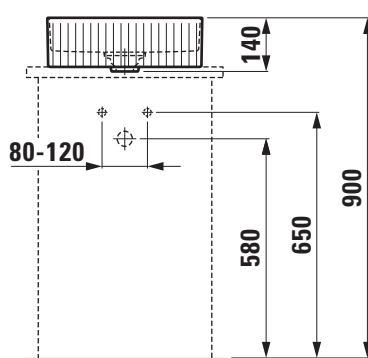

**TECHNICAL DATA**

Order no.	81234.3
Certified to	EN 31
Dimensions	410 x 365 mm
Basin capacity	9.6 litre
Specification	with outside texture Charge 112 – without tap holes, without overflow
Weight	6,5 kg
Accessories incl.	SaphirKeramik valve cover plate, order no. 89334.3
Mounting acc. incl.	Charge 112 – valve without overflow always open, order no. 89334.4 Template, order no. 89334.5 Fastening kit, order no. 89496.1
Mounting acc. excl.	2 brackets for wall mounting, white, order no. 89434.0 Design siphon with siphon cover DN 32 chrome, order no. 37498.0
Colours	see colour table

**SPECIFICATION TEXT**

Washbasin bowl with texture Laufen-SONAR, SaphirKeramik  
EN 31  
dimensions 410 x 365 mm  
without tap holes, without overflow, valve without overflow always open,  
SaphirKeramik valve cover plate  
Special feature: with outside texture, possibility of bracket fixation  
Further options / accessories: Surface refinement LCC (only white),  
bathtubs  
Order no. 81234.3

**TECHNICAL DRAWINGS / S 1 : 20**

only for wall mounting in combination  
with brackets 89434.0