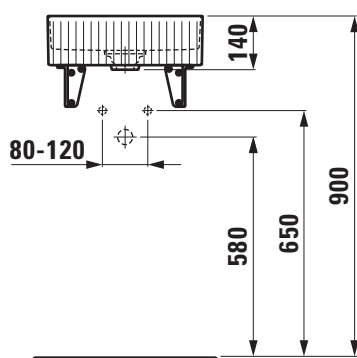

**TECHNICAL DATA**

Order no.	81234.3
Certified to	EN 31
Dimensions	410 x 365 mm
Basin capacity	9.6 litre
Specification	with outside texture Charge 112 – without tap holes, without overflow
Weight	6,5 kg
Accessories incl.	SaphirKeramik valve cover plate, order no. 89334.3
Mounting acc. incl.	Charge 112 – valve without overflow always open, order no. 89334.4 Template, order no. 89334.5 Fastening kit, order no. 89496.1
Mounting acc. excl.	2 brackets for wall mounting, white, order no. 89434.0 Design siphon with siphon cover DN 32 chrome, order no. 37498.0
Colours	see colour table

**SPECIFICATION TEXT**

Washbasin bowl with texture Laufen-SONAR, SaphirKeramik  
EN 31  
dimensions 410 x 365 mm  
without tap holes, without overflow, valve without overflow always open,  
SaphirKeramik valve cover plate  
Special feature: with outside texture, possibility of bracket fixation  
Further options / accessories: Surface refinement LCC (only white),  
bathtubs  
Order no. 81234.3

**TECHNICAL DRAWINGS / S 1 : 20**

only for wall mounting in combination  
with brackets 89434.0