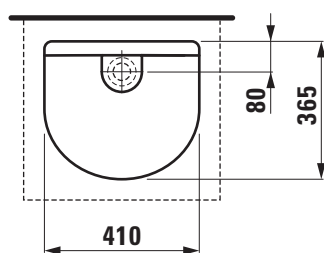

TECHNICAL DRAWINGS / S 1 : 20

only for wall mounting in combination
with brackets 89434.0