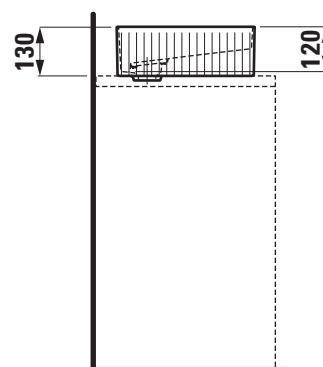

TECHNICAL DATA

Order no.	81234.3
Certified to	EN 31
Dimensions	410 x 365 mm
Basin capacity	9.6 litre
Specification	with outside texture Charge 112 – without tap holes, without overflow
Weight	6,5 kg
Accessories incl.	SaphirKeramik valve cover plate, order no. 89334.3
Mounting acc. incl.	Charge 112 – valve without overflow always open, order no. 89334.4 Template, order no. 89334.5 Fastening kit, order no. 89496.1
Mounting acc. excl.	2 brackets for wall mounting, white, order no. 89434.0 Design siphon with siphon cover DN 32 chrome, order no. 37498.0
Colours	see colour table

SPECIFICATION TEXT

Washbasin bowl with texture Laufen-SONAR, SaphirKeramik
EN 31
dimensions 410 x 365 mm
without tap holes, without overflow, valve without overflow always open,
SaphirKeramik valve cover plate
Special feature: with outside texture, possibility of bracket fixation
Further options / accessories: Surface refinement LCC (only white),
bathtubs
Order no. 81234.3

TECHNICAL DRAWINGS / S 1 : 20

only for wall mounting in combination
with brackets 89434.0