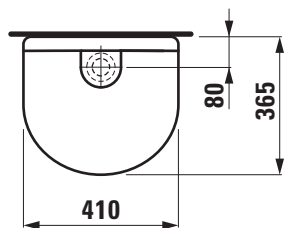

TECHNICAL DRAWINGS / S 1 : 20

only for wall mounting in combination
with brackets 89434.0