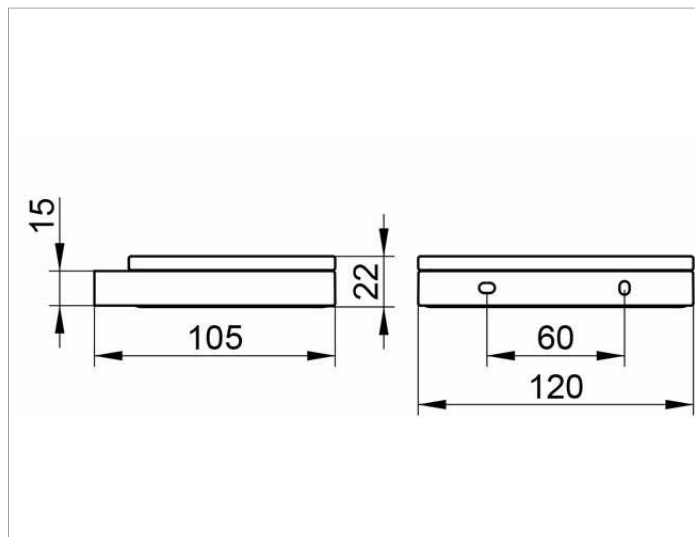

Edition 11

11155YY9000 Soap holder

PRODUCT

DRAWING

PRODUCT ATTRIBUTES

with detachable crystal soap dish

SURFACE

03, 05, 13