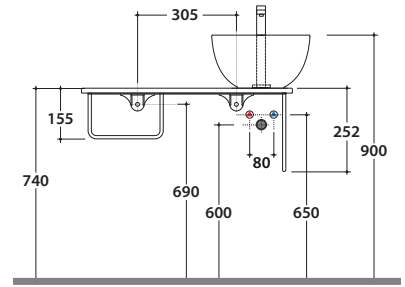

OPI TILE WALLHANGING STRUCTURE WITH WASHBASIN SHELF IN CERAMIC

OP009TXX OP010TXX

GLOBO

B6T37

Cod. **OP009TXX**

Finish

BdC bagno di colore

Le Pietre le pietre

S Steel matt black

B6T30

Wallhanging structure in black matt steel 65x36 h25 cm with washbasin shelf in ceramic, with right washbasin hole and tap hole. Weight 12 Kg.

B6T37

Cod. **OP010TXX**

Finish

BdC bagno di colore

Le Pietre le pietre

S Steel matt black

B6T30

Wallhanging structure in black matt steel 65x36 h 25cm with washbasin shelf in ceramic, with left washbasin hole and tap hole. Weight 12 Kg.

Cod. **RA053AR**

Space-saving round siphon 1 1/4", weight: 1,16 kg