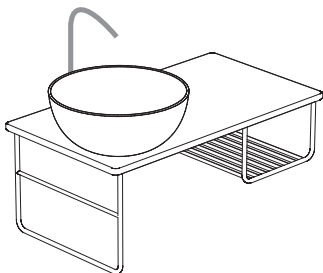

OPI TILE WALLHANGING STRUCTURE WITH WASHBASIN SHELF IN CERAMIC

OP009TXX OP010TXX

GLOBO

B6T37

Cod. **OP009TXX**

Finish

BdC bagno di colore

Le Pietre le pietre

S Steel matt black

B6T30

Wallhanging structure in black matt steel 65x36 h25 cm with washbasin shelf in ceramic, with right washbasin hole and tap hole. Weight 12 Kg.

B6T37

Cod. **OP010TXX**

Finish

BdC bagno di colore

Le Pietre le pietre

S Steel matt black

B6T30

Wallhanging structure in black matt steel 65x36 h 25cm with washbasin shelf in ceramic, with left washbasin hole and tap hole. Weight 12 Kg.

Cod. **RA053AR**

Space-saving round siphon 1 1/4", weight: 1,16 kg