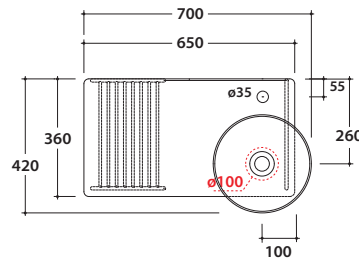

OPI TILE WALLHANGING STRUCTURE WITH WASHBASIN SHELF IN CERAMIC

OP009TXX OP010TXX

GLOBO

B6T37

Cod. **OP009TXX**

Finish

BdC bagno di colore

Le Pietre le pietre

S Steel matt black

B6T30

Wallhanging structure in black matt steel 65x36 h25 cm with washbasin shelf in ceramic, with right washbasin hole and tap hole. Weight 12 Kg.

B6T37

Cod. **OP010TXX**

Finish

BdC bagno di colore

Le Pietre le pietre

S Steel matt black

B6T30

Wallhanging structure in black matt steel 65x36 h 25cm with washbasin shelf in ceramic, with left washbasin hole and tap hole. Weight 12 Kg.

Cod. **RA053AR**

Space-saving round siphon 1 1/4", weight: 1,16 kg