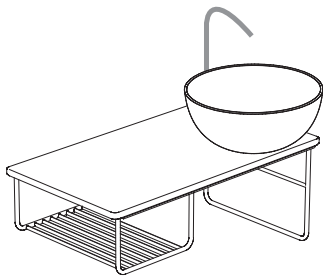

OPI TILE WALLHANGING STRUCTURE WITH WASHBASIN SHELF IN CERAMIC

OP009TXX OP010TXX

GLOBO

B6T37

Cod. **OP009TXX**

Finish

BdC bagno di colore

Le Pietre le pietre

S Steel matt black

B6T30

Wallhanging structure in black matt steel 65x36 h25 cm with washbasin shelf in ceramic, with right washbasin hole and tap hole. Weight 12 Kg.

B6T37

Cod. **OP010TXX**

Finish

BdC bagno di colore

Le Pietre le pietre

S Steel matt black

B6T30

Wallhanging structure in black matt steel 65x36 h 25cm with washbasin shelf in ceramic, with left washbasin hole and tap hole. Weight 12 Kg.

Cod. **RA053AR**

Space-saving round siphon 1 1/4", weight: 1,16 kg