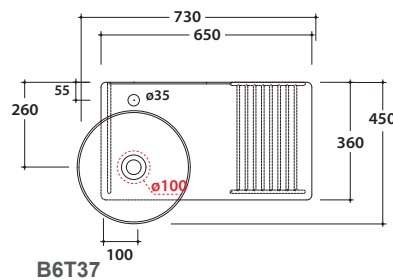

OPI TILE WALLHANGING STRUCTURE WITH WASHBASIN SHELF IN CERAMIC

OP009TXX OP010TXX

GLOBO

B6T37

Cod. **OP009TXX**

Finish

BdC bagno di colore

Le Pietre le pietre

S Steel matt black

B6T30

Wallhanging structure in black matt steel 65x36 h25 cm with washbasin shelf in ceramic, with right washbasin hole and tap hole. Weight 12 Kg.

B6T37

Cod. **OP010TXX**

Finish

BdC bagno di colore

Le Pietre le pietre

S Steel matt black

B6T30

Wallhanging structure in black matt steel 65x36 h 25cm with washbasin shelf in ceramic, with left washbasin hole and tap hole. Weight 12 Kg.

Cod. **RA053AR**

Space-saving round siphon 1 1/4", weight: 1,16 kg