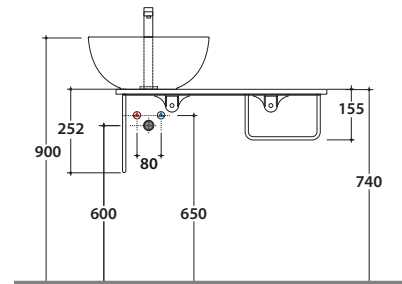

S Steel matt black

B6T30

Wallhanging structure in black matt steel 65x36 h25 cm with washbasin shelf in ceramic, with right washbasin hole and tap hole. Weight 12 Kg.

B6T37

Cod. **OP010TXX**

Finish

BdC bagno di colore

Le Pietre le pietre

S Steel matt black

B6T30

Wallhanging structure in black matt steel 65x36 h 25cm with washbasin shelf in ceramic, with left washbasin hole and tap hole. Weight 12 Kg.

Cod. **RA053AR**

Space-saving round siphon 1 1/4", weight: 1,16 kg