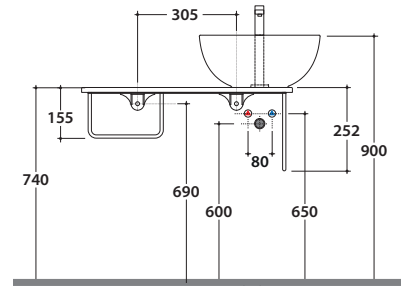

OPI TILE WALLHANGING STRUCTURE WITH WASHBASIN SHELF IN CERAMIC

OP009TXX OP010TXX

GLOBO

B6T37

Cod. **OP009TXX**

Finish

BdC bagno di colore

Le Pietre le pietre

S Steel matt black

B6T30

Wallhanging structure in black matt steel 65x36 h25 cm with washbasin shelf in ceramic, with right washbasin hole and tap hole. Weight 12 Kg.

B6T37

Cod. **OP010TXX**

Finish

BdC bagno di colore

Le Pietre le pietre

S Steel matt black

B6T30

Wallhanging structure in black matt steel 65x36 h 25cm with washbasin shelf in ceramic, with left washbasin hole and tap hole. Weight 12 Kg.

Cod. **RA053AR**

Space-saving round siphon 1 1/4", weight: 1,16 kg