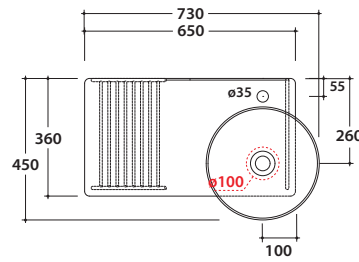

OPI TILE WALLHANGING STRUCTURE WITH WASHBASIN SHELF IN CERAMIC

OP009TXX OP010TXX

GLOBO

B6T37

Cod. **OP009TXX**

Finish

BdC bagno di colore

Le Pietre le pietre

S Steel matt black

B6T30

Wallhanging structure in black matt steel 65x36 h25 cm with washbasin shelf in ceramic, with right washbasin hole and tap hole. Weight 12 Kg.

B6T37

Cod. **OP010TXX**

Finish

BdC bagno di colore

Le Pietre le pietre

S Steel matt black

B6T30

Wallhanging structure in black matt steel 65x36 h 25cm with washbasin shelf in ceramic, with left washbasin hole and tap hole. Weight 12 Kg.

Cod. **RA053AR**

Space-saving round siphon 1 1/4", weight: 1,16 kg