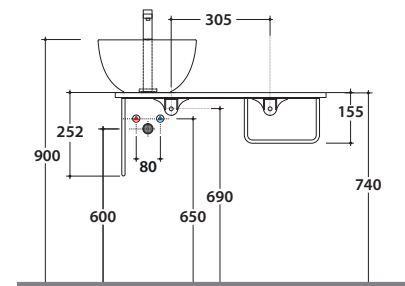

S Steel matt black

B6T30

Wallhanging structure in black matt steel 65x36 h25 cm with washbasin shelf in ceramic, with right washbasin hole and tap hole. Weight 12 Kg.

B6T37

Cod. **OP010TXX**

Finish

BdC bagno di colore

Le Pietre le pietre

S Steel matt black

B6T30

Wallhanging structure in black matt steel 65x36 h 25cm with washbasin shelf in ceramic, with left washbasin hole and tap hole. Weight 12 Kg.

Cod. **RA053AR**

Space-saving round siphon 1 1/4", weight: 1,16 kg