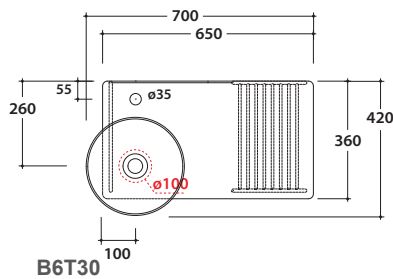

S Steel matt black

B6T30

Wallhanging structure in black matt steel 65x36 h25 cm with washbasin shelf in ceramic, with right washbasin hole and tap hole. Weight 12 Kg.

B6T37

Cod. **OP010TXX**

Finish

BdC bagno di colore

Le Pietre le pietre

S Steel matt black

B6T30

Wallhanging structure in black matt steel 65x36 h 25cm with washbasin shelf in ceramic, with left washbasin hole and tap hole. Weight 12 Kg.

Cod. **RA053AR**

Space-saving round siphon 1 1/4", weight: 1,16 kg