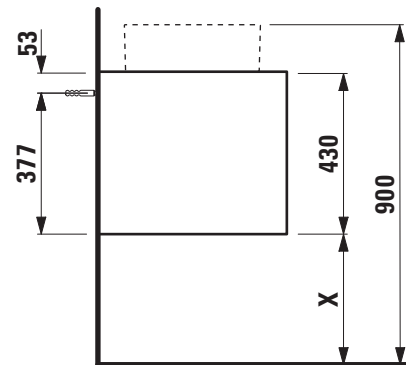

TECHNICAL DRAWINGS / S 1 : 20

B / mm	Ceramic
375	Palomba 81680.1
397	Kartell by Laufen 81233.2 (with tap bank left)
450	Kartell by Laufen 81833.8 (possibility for asymmetric position on request)
496	Val 81228.2 (left)
508	Val 81628.8
511	Palomba 81680.2
525	Kartell by Laufen 81833.4 (possibility for asymmetric position on request)
550	Palomba 81680.3 Val 81228.1
600	Kartell by Laufen 81233.1, 81833.1, 81633.2, 81633.3 Living SaphirKeramik 81143.3, 81143.4 (only with wall mounted tap or asymmetric tap position), 81143.5

B / mm	Ceramic
600	Ino 81230.0, 81230.2, 81730.1, 81730.2 (only with wall mounted tap or asymmetric tap position), 81630.0, 81630.2 Sonar 81234.0, 81234.1, 81234.2, 81234.3, 81234.8, 81234.9, 81634.1, 81634.2, 81634.7 Val 81628.0, 81628.2, 81628.3, 81628.4, 81628.5, 81628.7, 81728.1
675	Kartell by Laufen 81833.5 (possibility for asymmetric position on request)
703	Val 81228.2 (right)
750	Kartell by Laufen 81833.9 (possibility for asymmetric position on request)
802	Kartell by Laufen 81233.2 (with tap bank right)

X = The exact height must be set during installation.