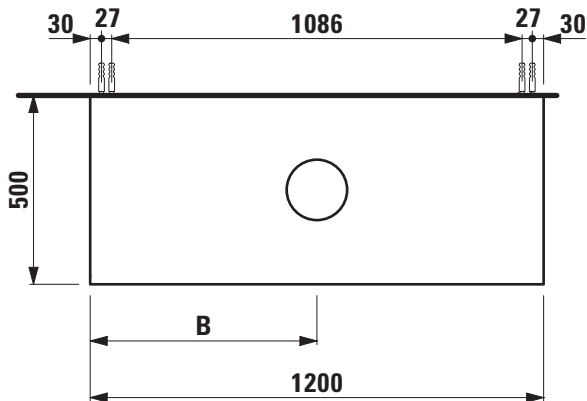

TECHNICAL DRAWINGS / S 1 : 20

B / mm	Ceramic
375	Palomba 81680.1
397	Kartell by Laufen 81233.2 (with tap bank left)
450	Kartell by Laufen 81833.8 (possibility for asymmetric position on request)
496	Val 81228.2 (left)
508	Val 81628.8
511	Palomba 81680.2
525	Kartell by Laufen 81833.4 (possibility for asymmetric position on request)
550	Palomba 81680.3 Val 81228.1
600	Kartell by Laufen 81233.1, 81833.1, 81633.2, 81633.3 Living SaphirKeramik 81143.3, 81143.4 (only with wall mounted tap or asymmetric tap position), 81143.5

B / mm	Ceramic
600	Ino 81230.0, 81230.2, 81730.1, 81730.2 (only with wall mounted tap or asymmetric tap position), 81630.0, 81630.2 Sonar 81234.0, 81234.1, 81234.2, 81234.3, 81234.8, 81234.9, 81634.1, 81634.2, 81634.7 Val 81628.0, 81628.2, 81628.3, 81628.4, 81628.5, 81628.7, 81728.1
675	Kartell by Laufen 81833.5 (possibility for asymmetric position on request)
703	Val 81228.2 (right)
750	Kartell by Laufen 81833.9 (possibility for asymmetric position on request)
802	Kartell by Laufen 81233.2 (with tap bank right)

X = The exact height must be set during installation.