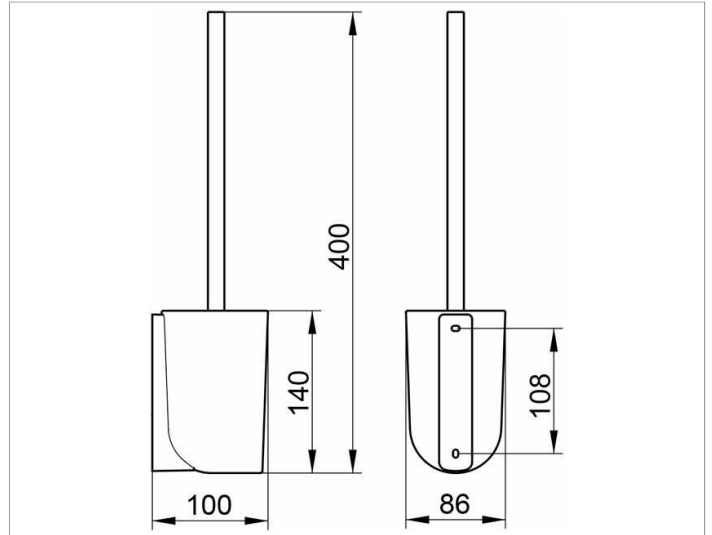

Elegance NEW

11669019000 Toilet brush set

PRODUCT

DRAWING

PRODUCT ATTRIBUTES

complete with genuine matt crystal insert,
brush with handle and spare brush head

SURFACE

chrome-plated

SPECIFICATIONS

KEUCO ELEGANCE Toilet brush set 11669019000
Chrome-plated toilet brush set with an elegant shape,
slightly shaped surfaces with a timeless design,
Wall mounted model,
complete with genuine matt crystal insert,
brush with handle and spare brush head
Height 140 mm (Height incl. brush 400 mm)
Width 86 mm
Projection 100 mm
The brush set is discretely mounted
incl. corrosion-free mounting material