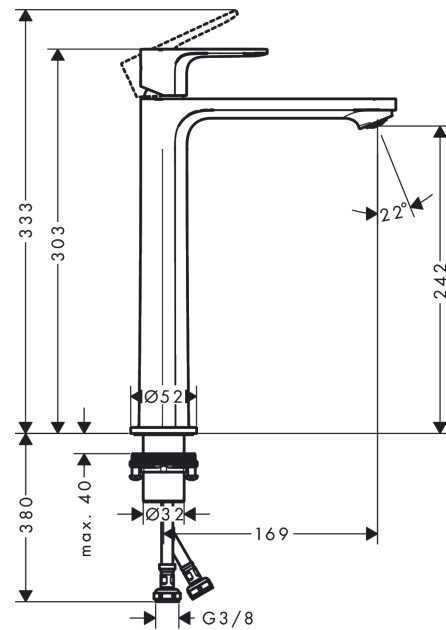

Rebris S

Single lever basin mixer 240 CoolStart for washbowls without waste set

Surfaces: **Chrome** Article Number: **72582000**

Description

product features

- ComfortZone 240
- projection: 169 mm
- spout height: 242 mm
- spray type: normal spray
- maximum flow rate at 3 bar: 5 l/min
- ceramic cartridge
- temperature limitation adjustable
- suitable for continuous flow water heaters
- connection type: G 3/8 connections
- connection dimension: DN15
- cold water in middle position

Technology

Design awards

Product image

Scale drawing

Flowchart

Rebris S
Single lever basin mixer 240 CoolStart for washbowls without waste set
 Surfaces: **Chrome** Article Number: **72582000**

Exploded Drawing

Year of production: >06/22

Rebris S

Single lever basin mixer 240 CoolStart for washbowls without waste set

Surfaces: **Chrome** Article Number: **72582000**

Spare part list

Year of production: >06/22

Pos.	Description	Article Number	Price	PU
1	handle	94642000	€ 44,63	1
2	screw cover	95704000	€ 3,21	1
3	hollow set screw M6x10 DIN 916	96029000	€ 3,21	1
4	flange	98863000	€ 44,63	1
5	nut	98864000	€ 35,94	1
6	O-ring 24x2	98388000	€ 3,21	1
7	O-ring 27x1,5	92527000	€ 11,31	1
8	O-ring 25x1,5	98146000	€ 3,21	1
9	cartridge, assy	95973001	€ 70,57	1
10	seal	98865000	€ 28,20	1
11	adapter for cartridge	98866000	€ 28,20	1
12	O-ring 23x2	98398000	€ 3,21	1
13	aerator M24x1 (5 l/min)	94364000	€ 8,45	1
14	fixing set (Ø 32)	13961000	€ 22,37	1
15	lever collar	97548000	€ 3,21	1
16	connection hose 600 mm M8x0,75 G3/8	96556000	€ 22,37	1
17	O-ring 6,6x1,6	93019000	€ 3,21	1
a	fixation extension 35 mm	13898000	€ 70,57	1