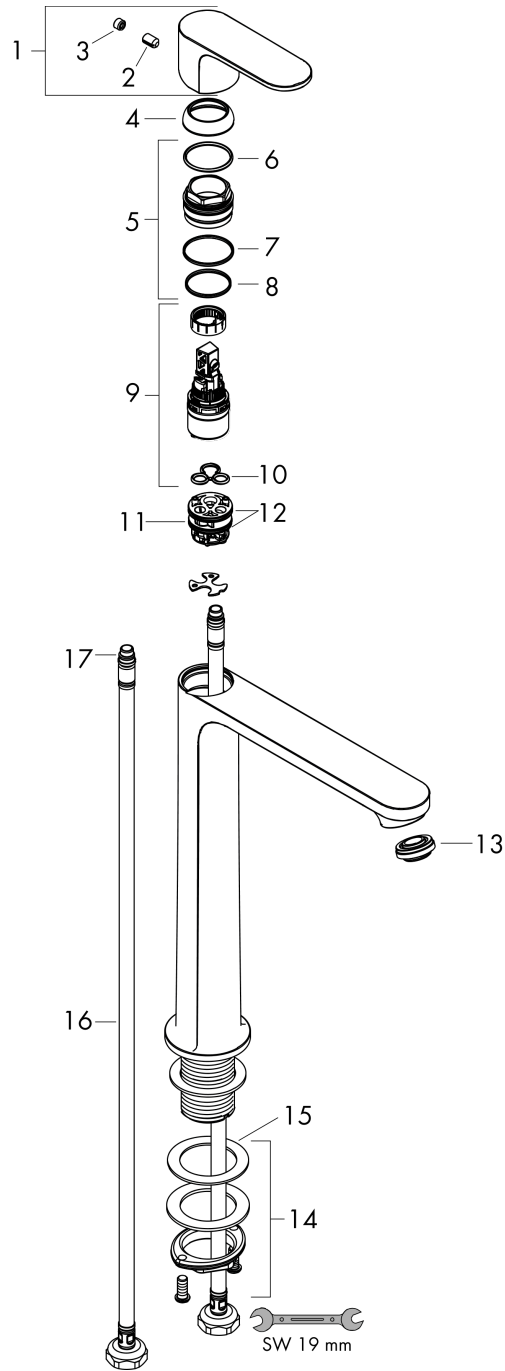

Rebris S

Single lever basin mixer 240 CoolStart for washbowls without waste set

Surfaces: **Chrome** Article Number: **72582000**

Description

product features

- ComfortZone 240
- projection: 169 mm
- spout height: 242 mm
- spray type: normal spray
- maximum flow rate at 3 bar: 5 l/min
- ceramic cartridge
- temperature limitation adjustable
- suitable for continuous flow water heaters
- connection type: G 3/8 connections
- connection dimension: DN15
- cold water in middle position

Technology

Design awards

Product image

Scale drawing

Flowchart

Rebris S
Single lever basin mixer 240 CoolStart for washbowls without waste set
 Surfaces: **Chrome** Article Number: **72582000**

Exploded Drawing

Year of production: >06/22

Rebris S

Single lever basin mixer 240 CoolStart for washbowls without waste set

Surfaces: **Chrome** Article Number: **72582000**

Spare part list

Year of production: >06/22

Pos.	Description	Article Number	Price	PU
1	handle	94642000	€ 44,63	1
2	screw cover	95704000	€ 3,21	1
3	hollow set screw M6x10 DIN 916	96029000	€ 3,21	1
4	flange	98863000	€ 44,63	1
5	nut	98864000	€ 35,94	1
6	O-ring 24x2	98388000	€ 3,21	1
7	O-ring 27x1,5	92527000	€ 11,31	1
8	O-ring 25x1,5	98146000	€ 3,21	1
9	cartridge, assy	95973001	€ 70,57	1
10	seal	98865000	€ 28,20	1
11	adapter for cartridge	98866000	€ 28,20	1
12	O-ring 23x2	98398000	€ 3,21	1
13	aerator M24x1 (5 l/min)	94364000	€ 8,45	1
14	fixing set (Ø 32)	13961000	€ 22,37	1
15	lever collar	97548000	€ 3,21	1
16	connection hose 600 mm M8x0,75 G3/8	96556000	€ 22,37	1
17	O-ring 6,6x1,6	93019000	€ 3,21	1
a	fixation extension 35 mm	13898000	€ 70,57	1