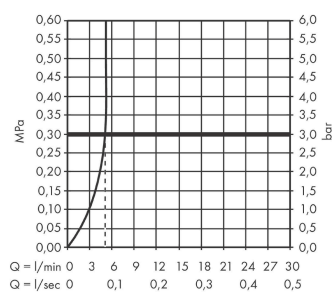

Rebris S

Single lever basin mixer 240 CoolStart for washbowls without waste set

Surfaces: **Chrome** Article Number: **72582000**

Description

product features

- ComfortZone 240
- projection: 169 mm
- spout height: 242 mm
- spray type: normal spray
- maximum flow rate at 3 bar: 5 l/min
- ceramic cartridge
- temperature limitation adjustable
- suitable for continuous flow water heaters
- connection type: G 3/8 connections
- connection dimension: DN15
- cold water in middle position

Technology

Design awards

Product image

Scale drawing

Flowchart

Rebris S
Single lever basin mixer 240 CoolStart for washbowls without waste set
 Surfaces: **Chrome** Article Number: **72582000**

Exploded Drawing