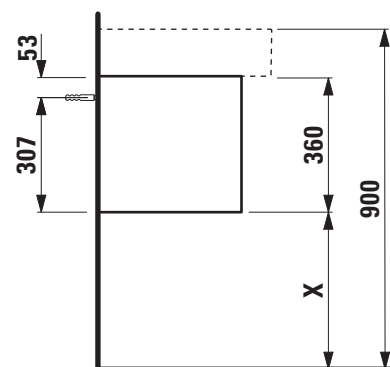

TECHNICAL DRAWINGS / S 1 : 20

C / mm	Ceramic
225	Kartell by Laufen 81033.5
300	Kartell by Laufen 81033.9, 81533.1 Ino 81630.0, 81630.2 Val 81628.0, 81628.2, 81628.3
325	Val 81628.4

C / mm	Ceramic
375	Kartell by Laufen 81033.4 Val 81628.5
475	Val 81628.7
600	Kartell by Laufen 81033.8

X = The exact height must be set during installation.