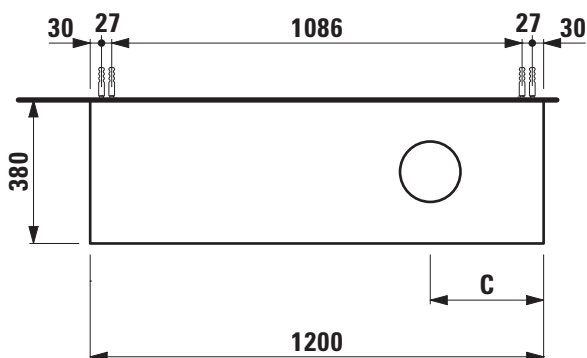

TECHNICAL DRAWINGS / S 1 : 20

C / mm	Ceramic
225	Kartell by Laufen 81033.5
300	Kartell by Laufen 81033.9, 81533.1 Ino 81630.0, 81630.2 Val 81628.0, 81628.2, 81628.3
325	Val 81628.4

C / mm	Ceramic
375	Kartell by Laufen 81033.4 Val 81628.5
475	Val 81628.7
600	Kartell by Laufen 81033.8

X = The exact height must be set during installation.