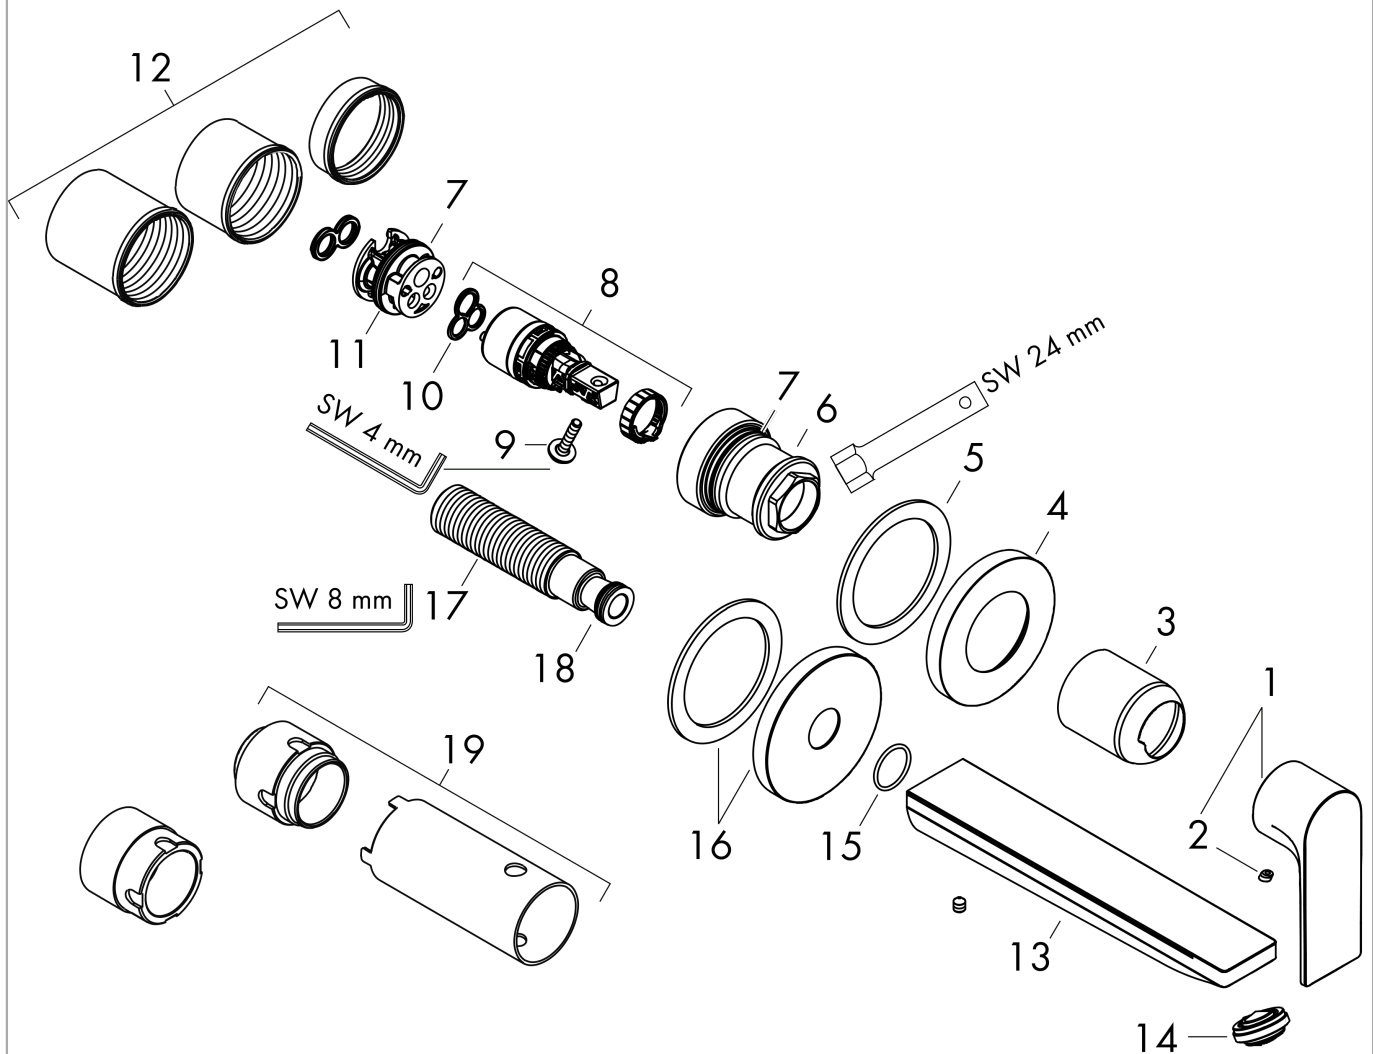

Rebris E

Single lever basin mixer for concealed installation wall-mounted with spout 20 cm

Surfaces: **Chrome** Article Number: **72568000**

Description

product features

- consists of: single lever basin mixer for concealed installation wall-mounted, waste set
- projection: 200 mm
- spray type: normal spray
- maximum flow rate at 3 bar: 5 l/min
- ceramic cartridge
- temperature limitation adjustable
- suitable for continuous flow water heaters
- non-closing waste set
- material waste set: metal
- connection type: basic set
- connection dimension: DN15
- handle can be positioned on the right or left, depends on the basic set installation

Surfaces: **Chrome** Article Number: **72568000**

Flowchart

Rebris E

Single lever basin mixer for concealed installation wall-mounted with spout 20 cm

Surfaces: **Chrome** Article Number: **72568000**

Exploded Drawing

Year of production: >06/22

Rebris E

Single lever basin mixer for concealed installation wall-mounted with spout 20 cm

Surfaces: **Chrome** Article Number: **72568000**

Spare part list

Year of production: >06/22

Pos.	Description	Article Number	Price	PU
1	handle	94650000	€ 44,63	1
2	screw cover	96338000	€ 3,21	1
3	sleeve	93053000	€ 35,94	1
4	escutcheon Ø 68 mm	93052000	€ 28,20	1
5	washer	97600000	€ 11,31	1
6	nut	93141000	€ 35,94	1
7	O-ring 26x2	98147000	€ 3,21	1
8	cartridge, assy	95973001	€ 70,57	1
9	locking screw for handle	95140000	€ 5,24	1
10	seal	98865000	€ 28,20	1
11	adapter for cartridge	95634000	€ 11,31	1
12	fixing set	97971000	€ 35,94	1
13	spout 220 mm	94651000	€ 100,44	1
14	aerator M24x1 (5 l/min)	94364000	€ 8,45	1
15	O-ring 18x1,5	98231000	€ 3,21	1
16	escutcheon for spout	93987000	€ 70,57	1
17	connecting thread G½	95626000	€ 44,63	1
18	O-ring 13x2	98128000	€ 3,21	1
19	extension set 25 mm for 13622180	31971000	-	1
a	waste	50001000	-	1