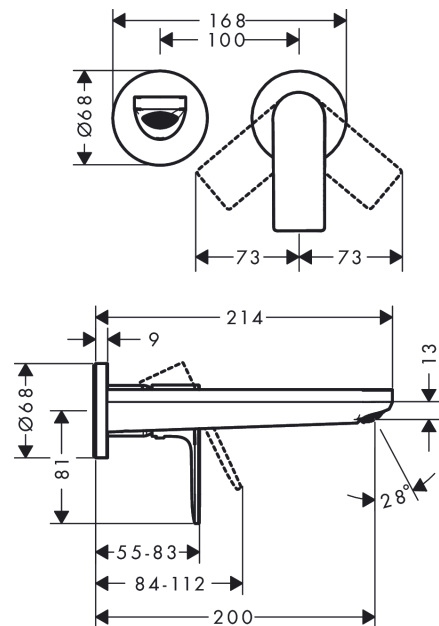

Rebris E

Single lever basin mixer for concealed installation wall-mounted with spout 20 cm

Surfaces: **Chrome** Article Number: **72568000**

Description

product features

- consists of: single lever basin mixer for concealed installation wall-mounted, waste set
- projection: 200 mm
- spray type: normal spray
- maximum flow rate at 3 bar: 5 l/min
- ceramic cartridge
- temperature limitation adjustable
- suitable for continuous flow water heaters
- non-closing waste set
- material waste set: metal
- connection type: basic set
- connection dimension: DN15
- handle can be positioned on the right or left, depends on the basic set installation

Technology

Design awards

reddot winner 2022

Certificates

Product image

Scale drawing

Rebris E

Single lever basin mixer for concealed installation wall-mounted with spout 20 cm

Surfaces: **Chrome** Article Number: **72568000**

Flowchart

Rebris E

Single lever basin mixer for concealed installation wall-mounted with spout 20 cm

Surfaces: **Chrome** Article Number: **72568000**

Exploded Drawing

Pos.	Description	Article Number	Price	PU
1	handle	94650000	€ 44,63	1
2	screw cover	96338000	€ 3,21	1
3	sleeve	93053000	€ 35,94	1
4	escutcheon Ø 68 mm	93052000	€ 28,20	1
5	washer	97600000	€ 11,31	1
6	nut	93141000	€ 35,94	1
7	O-ring 26x2	98147000	€ 3,21	1
8	cartridge, assy	95973001	€ 70,57	1
9	locking screw for handle	95140000	€ 5,24	1
10	seal	98865000	€ 28,20	1
11	adapter for cartridge	95634000	€ 11,31	1
12	fixing set	97971000	€ 35,94	1
13	spout 220 mm	94651000	€ 100,44	1
14	aerator M24x1 (5 l/min)	94364000	€ 8,45	1
15	O-ring 18x1,5	98231000	€ 3,21	1
16	escutcheon for spout	93987000	€ 70,57	1
17	connecting thread G½	95626000	€ 44,63	1
18	O-ring 13x2	98128000	€ 3,21	1
19	extension set 25 mm for 13622180	31971000	-	1
a	waste	50001000	-	1