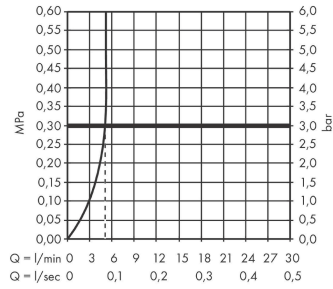

Rebris E

Single lever basin mixer for concealed installation wall-mounted with spout 20 cm

Surfaces: **Chrome** Article Number: **72568000**

Description

product features

- consists of: single lever basin mixer for concealed installation wall-mounted, waste set
- projection: 200 mm
- spray type: normal spray
- maximum flow rate at 3 bar: 5 l/min
- ceramic cartridge
- temperature limitation adjustable
- suitable for continuous flow water heaters
- non-closing waste set
- material waste set: metal
- connection type: basic set
- connection dimension: DN15
- handle can be positioned on the right or left, depends on the basic set installation

Technology

Design awards

reddot winner 2022

Certificates

Product image

Scale drawing

Rebris E

Single lever basin mixer for concealed installation wall-mounted with spout 20 cm

Surfaces: **Chrome** Article Number: **72568000**

Flowchart

Rebris E

Single lever basin mixer for concealed installation wall-mounted with spout 20 cm

Surfaces: **Chrome** Article Number: **72568000**

Exploded Drawing