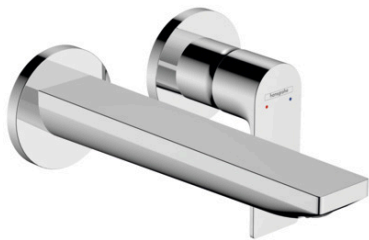

Rebris E

Single lever basin mixer for concealed installation wall-mounted with spout 20 cm

Surfaces: **Chrome** Article Number: **72568000**

Description

product features

- consists of: single lever basin mixer for concealed installation wall-mounted, waste set
- projection: 200 mm
- spray type: normal spray
- maximum flow rate at 3 bar: 5 l/min
- ceramic cartridge
- temperature limitation adjustable
- suitable for continuous flow water heaters
- non-closing waste set
- material waste set: metal
- connection type: basic set
- connection dimension: DN15
- handle can be positioned on the right or left, depends on the basic set installation

Technology

Design awards

reddot winner 2022

Certificates

Product image

Scale drawing

Rebris E

Single lever basin mixer for concealed installation wall-mounted with spout 20 cm

Surfaces: **Chrome** Article Number: **72568000**

Flowchart

Rebris E

Single lever basin mixer for concealed installation wall-mounted with spout 20 cm

Surfaces: **Chrome** Article Number: **72568000**

Exploded Drawing

Year of production: >06/22

Rebris E

Single lever basin mixer for concealed installation wall-mounted with spout 20 cm

Surfaces: **Chrome** Article Number: **72568000**

Spare part list

Year of production: >06/22