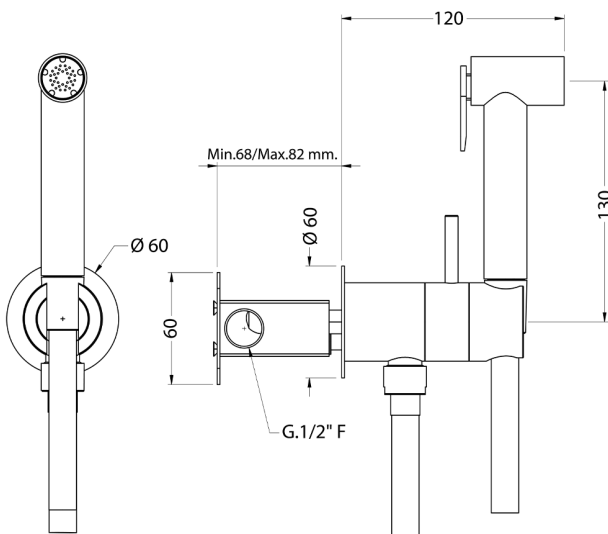

Bidet handshower set HYGENIC SHOWERS

MODEL **CY007945**

Bidet handshower set, round wall bracket, gradual mixing of hot & cold water, with concealed part, Brass
Bidet handshower - 120 cm PVC flexible hose

AVAILABLE FINISHINGS

CHARACTERISTICS

Bidet handshower

MixedWater

The Cisal Mixed Water system enables the gradual mixing of hot and cold water.

2023-06-19