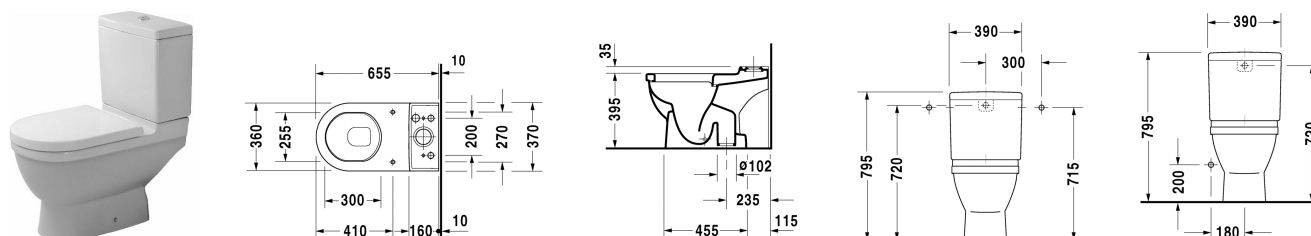

Starck 3 Toilet close-coupled # 012601..00 / 012601..00

| < 360 mm > |

Toilet close-coupled	Dimension	Weight	Order number
washdown model, (without cistern), fixings included, vertical outlet, UWL class 2			
Colors			
00 White Alpin 20 HygieneGlaze (an antibacterial ceramic glaze that provides almost indefinite effectiveness)			
Variant			
♣ 6,0 l	360 x 655 mm	31.200 kilogram	012601..00
♣ 6,0 l	360 x 655 mm	31.200 kilogram	012601..00
Sanitary ceramics with the special WonderGliss surface finish will remain clean and attractive-looking for a long time to come. When ordering WonderGliss please add a "1" as eleventh digit to the model number.			
Suitable products			
Toilet seat and cover hinges stainless steel, without soft closure,			006381
Toilet seat and cover hinges stainless steel, removable, with soft closure,			006389
Cistern with Dual Flush mechanism, chrome, for side supply, 390 x 185 mm	390 x 185 mm		092000
Cistern for bottom left supply, 390 x 185 mm	390 x 185 mm		092010

All drawings contain the necessary measurements which are subject to standard tolerances. They are stated in mm and are non-binding. Exact measurements, in particular for customised installation scenarios, can only be taken from the finished piece.