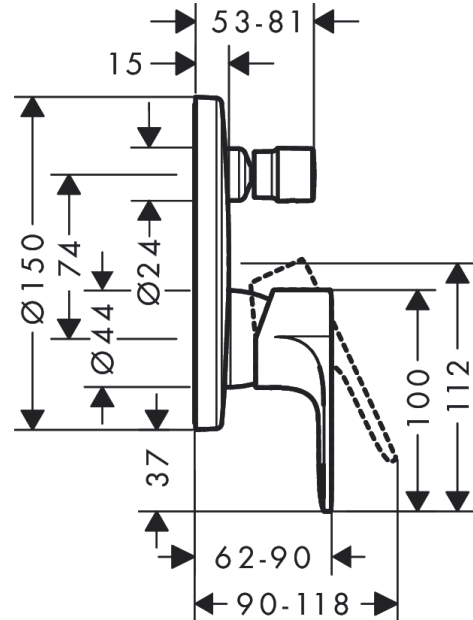

#### product features

- 2 functions
- maximum flow rate at 3 bar: 25,6 l/min
- flow rate for bath spout at 3 bar: 25,6 l/min
- flow rate of hand shower at 3 bar: 24,8 l/min
- ceramic cartridge
- temperature limitation adjustable
- diverter with automatic resetting
- non-return valve
- with silencer
- with integrated safety combination EN 1717
- connection type: basic set
- min. operating pressure: 1 bar
- max. operating pressure: 10 bar

### Scale drawing

**Rebris E**  
**Single lever bath mixer for concealed installation with integrated security combination according to EN1717 for iBox universal**  
 Surfaces: **Matt Black**    Article Number: **72469670**