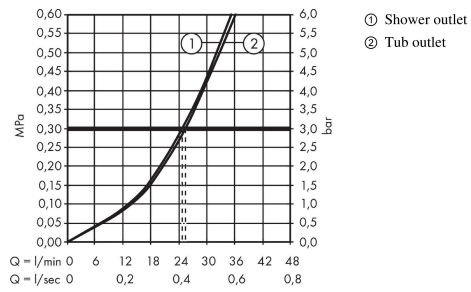

Rebris E
Single lever bath mixer for concealed installation with integrated security combination according to EN1717 for iBox universal
Surfaces: **Matt Black**   Article Number: **72469670**

Flowchart