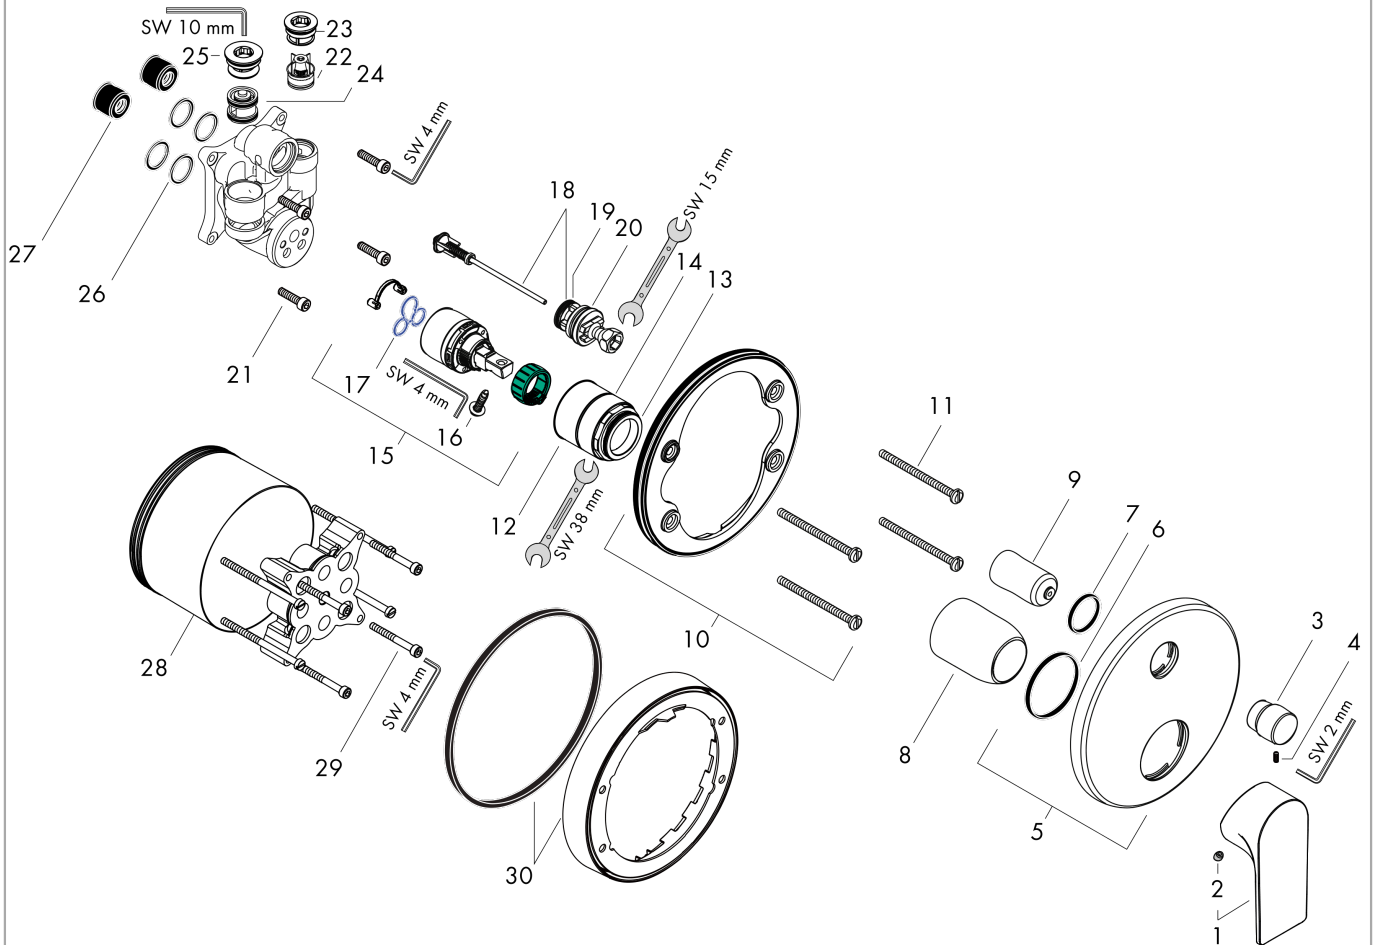

#### product features

- 2 functions
- maximum flow rate at 3 bar: 25,6 l/min
- flow rate for bath spout at 3 bar: 25,6 l/min
- flow rate of hand shower at 3 bar: 24,8 l/min
- ceramic cartridge
- temperature limitation adjustable
- diverter with automatic resetting
- non-return valve
- with silencer
- with integrated safety combination EN 1717
- connection type: basic set
- min. operating pressure: 1 bar
- max. operating pressure: 10 bar

### Scale drawing

**Rebris E**  
**Single lever bath mixer for concealed installation with integrated security combination according to EN1717 for iBox universal**  
 Surfaces: **Matt Black**    Article Number: **72469670**

### Flowchart

**Rebris E**

Single lever bath mixer for concealed installation with integrated security combination according to EN1717 for iBox universal

Surfaces: **Matt Black** Article Number: **72469670**

**Exploded Drawing**

Year of production: >06/22

**Rebris E**

**Single lever bath mixer for concealed installation with integrated security combination according to EN1717 for iBox universal**

Surfaces: **Matt Black** Article Number: **72469670**