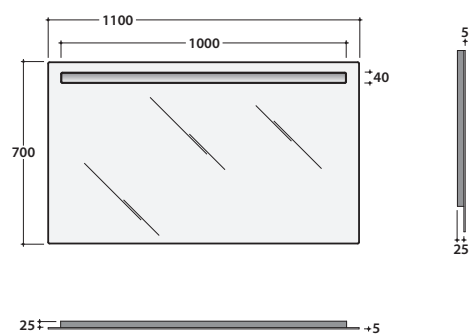

# MIRROR FRAME 110 BPS110

# GLOBO

Cod. **BPS110**

Polished edge led backlight mirror 110.70 cm with touch-switch and stainless steel frame. Energy efficiency class A+. Weight 11 Kg