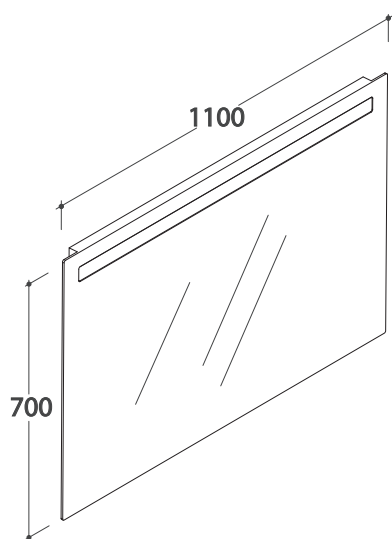

# MIRROR FRAME 110 BPS110

# GLOBO

Cod. **BPS110**

Polished edge led backlight mirror 110.70 cm with touch-switch and stainless steel frame. Energy efficiency class A+. Weight 11 Kg