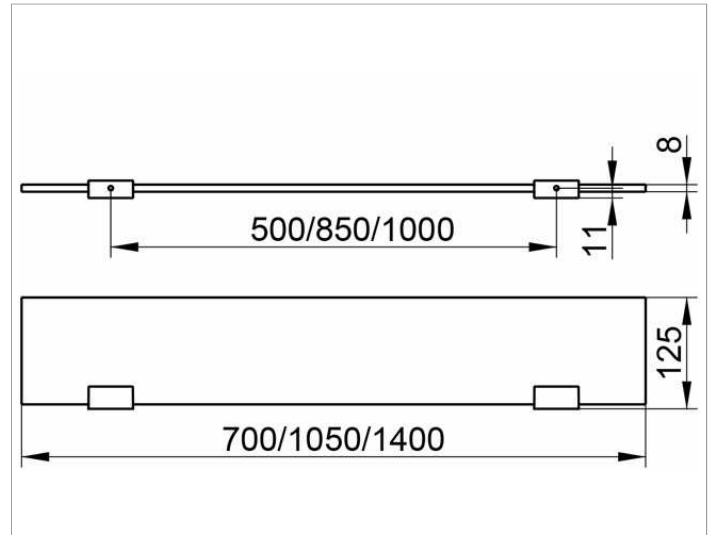

Edition 400

11510XX5700 Glass shelf with brackets

PRODUCT

DRAWING

PRODUCT ATTRIBUTES

complete with crystalline glass shelf, tempered glass (ESG)

SURFACE

02, 04, 12

DIMENSION

700 x 125 x 8 mm