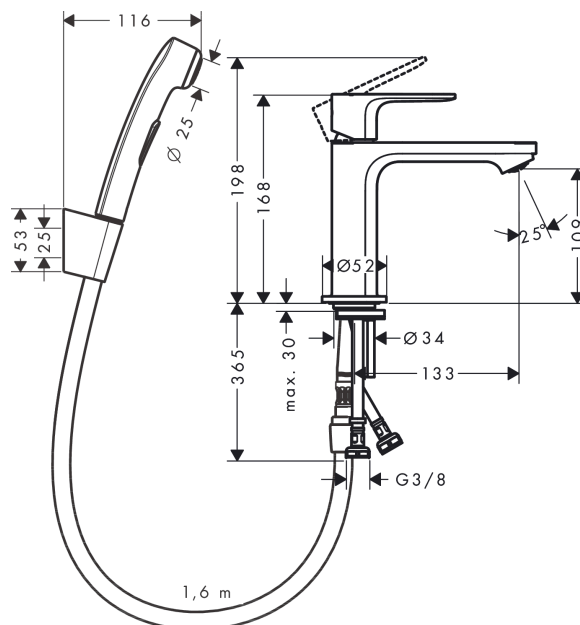

Rebris S

Single lever basin mixer 110 with bidette hand shower and shower hose 160 cm without waste set

Surfaces: **Matt Black** Article Number: **72215670**

Description

product features

- consists of: single lever basin mixer, bidette hand shower, shower holder, shower hose
- ComfortZone 110
- projection: 133 mm
- spout height: 109 mm
- spray type: normal spray
- maximum flow rate at 3 bar: 4,7 l/min
- ceramic cartridge
- temperature limitation adjustable
- suitable for continuous flow water heaters
- connection type: G 3/8 connections
- connection dimension: DN15

Technology

Design awards

Product image

Scale drawing

Flowchart