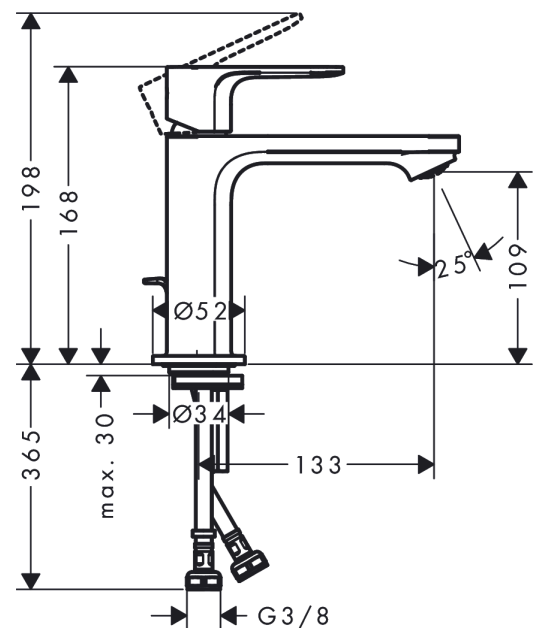

Rebris S
Single lever basin mixer 110 with pop-up waste set
 Surfaces: **Matt Black** Article Number: **72517670**

Description

product features

- consists of: single lever basin mixer, waste set
- ComfortZone 110
- projection: 133 mm
- spout height: 109 mm
- spray type: normal spray
- maximum flow rate at 3 bar: 5 l/min
- ceramic cartridge
- temperature limitation adjustable
- suitable for continuous flow water heaters
- pop-up waste set G 1¼
- material waste set: synthetic
- connection type: G ¾ connections
- connection dimension: DN15

Technology

Design awards

Product image

Scale drawing

Rebris S
Single lever basin mixer 110 with pop-up waste set
 Surfaces: **Matt Black** Article Number: **72517670**

Flowchart